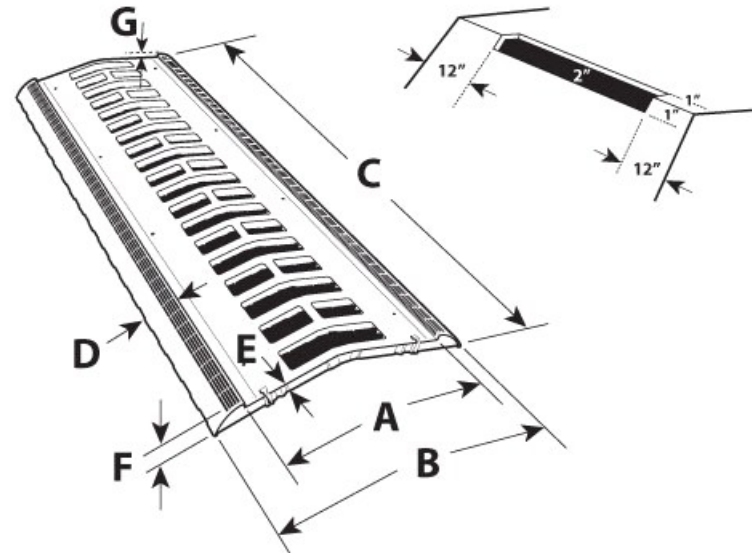

SUBMITTAL SHEET

Part Description:
**WEATHERPRO® SERIES PRO RIDGE
 METRIC**

Part Number:
6072METBR

Canplas Industries Ltd
 500 Veterans Drive
 Barrie, Ontario, 1-800-461-5300

Canplas LLC
 11402 East 53rd Ave.
 Denver, CO 1-888-461-5307

Part #	Part UPC	Color	Ctn Qty	Ctn Bar Code	Ctn Wt (Kgs)	Ctn Wt (lbs)	Skid Cubic (m)	Skid Cubic (ft)	Ctns/Skid
6072METBR	662671601650	BROWN	0	10662671601657	12.55	27.67	2.68	94.69	9

Dimensions (Inches)

A	B	C	D	E	F	G
12.81	17.00	47.75	2.50	0.88	1.25	0.33