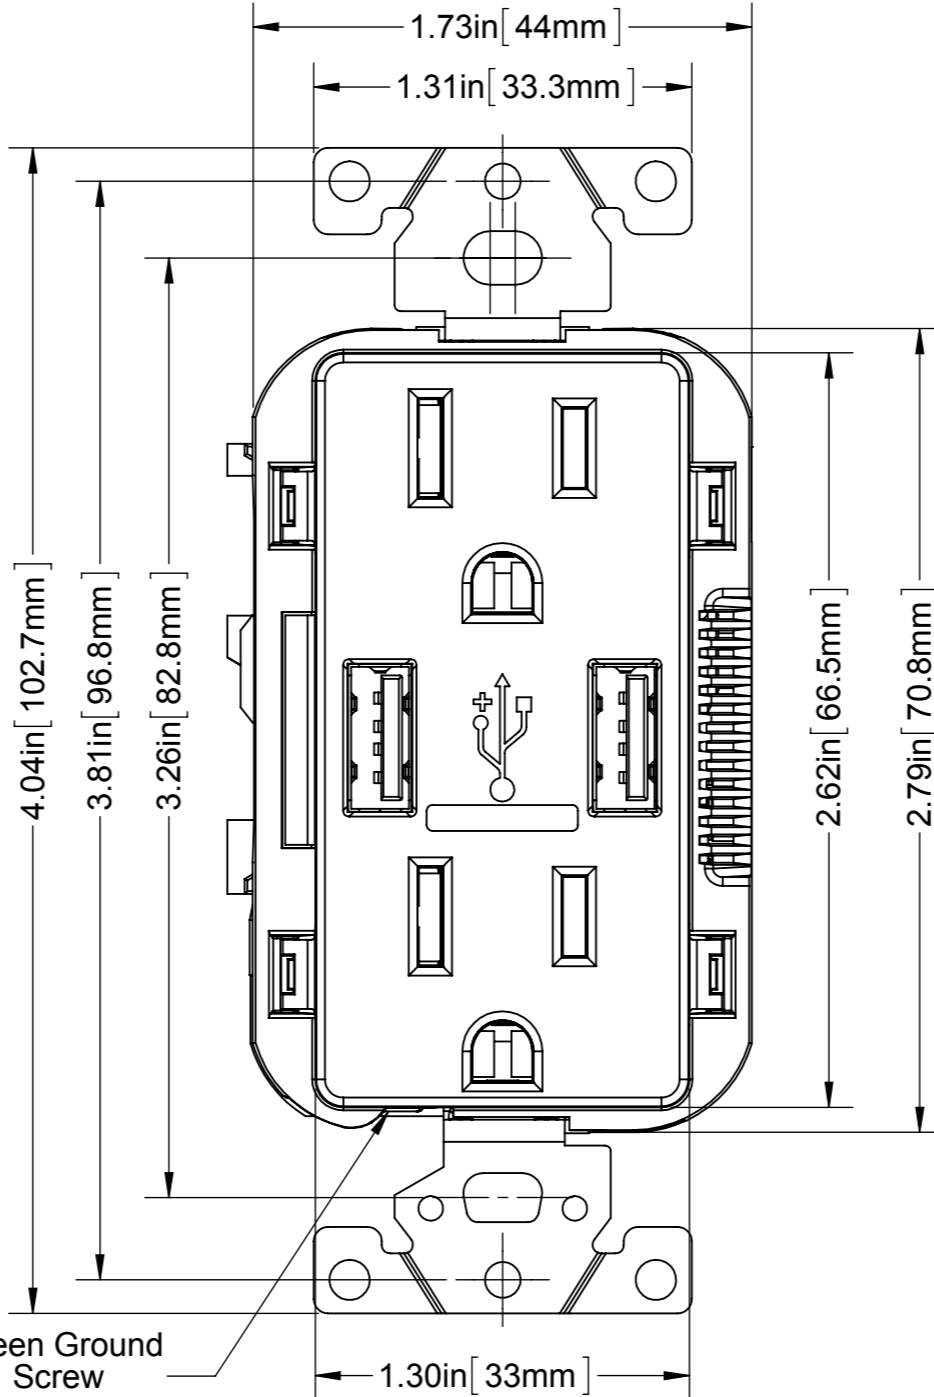

Line Phase Terminal

Line Neutral Terminal

Green Ground Screw

.32in [8.1mm]