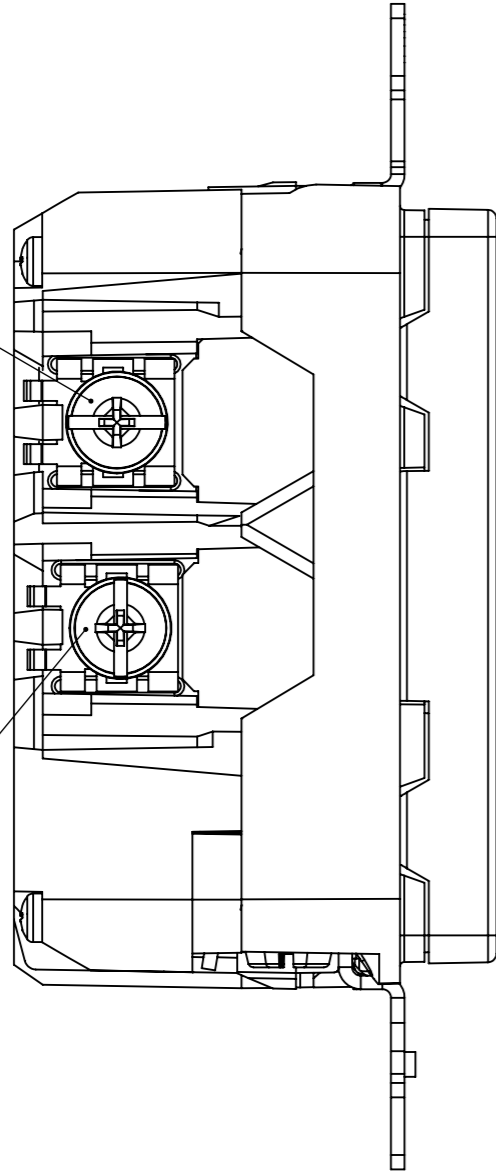

Line Phase Terminal

Line Neutral Terminal

Green Ground Screw

.32in [8.1mm]