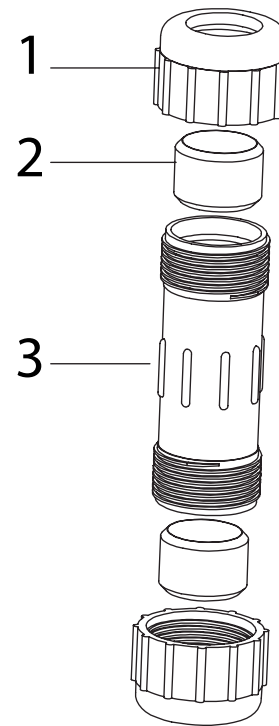

LIMITED LIFETIME WARRANTY

The distributor warrants to the original consumer purchaser this product to be free from defects in material and workmanship under normal use in residential applications. At its option, the Company will provide repair parts or replace defective product when the product is used in accordance with the manufacturer's specifications.

This warranty is not applicable to any products or parts of products where damage is caused by use of non-genuine parts; is due to installation error, product misuse, negligence or faulty maintenance; or where the product is not installed according to local building codes.

This warranty excludes labor charges or damage incurred during installation, repair or replacement, and any indirect, incidental or consequential damages, losses, injury or costs of any nature. This warranty is in

lieu of and excludes all other warranties, conditions and guarantees, whether expressed or implied, including without restriction those of merchantability or fitness of use.

Liability under this warranty will not exceed the purchase price for the product claimed to be defective by the original consumer purchaser. Some states or provinces do not allow the exclusion or limitation of consequential damages so the above limitations or exclusions may not apply. This warranty gives you specific legal rights and you may also have other rights which vary from state to state, or province to province.

Inquiries regarding warranty claims can be directed to 1-877-319-3757, 8 a.m. - 5 p.m., CST, Monday - Friday.