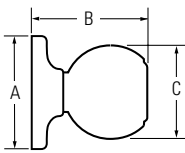

KWIKSET SIGNATURE SERIES 980-985 DEADBOLT

Design	A	B	C
980 Interior	2-19/32"	1-5/32"	1-13/16"
980 Exterior	2-5/8"	1-1/32"	
985 Interior	2-5/8"	1-1/32"	
985 Exterior	2-5/8"	1-1/32"	

KWIKSET SIGNATURE SERIES 780-785 DEADBOLT

Design	A	B	C
780, 782 Interior	2-1/2"	15/16"	1-25/32"
780, 782 Exterior	2-5/8"	1-1/8"	
784, 785 Interior	2-5/8"	1-1/8"	
784, 785 Exterior	2-5/8"	1-1/8"	

KWIKSET SIGNATURE SERIES 816-817 KEY CONTROL DEADBOLT

Design	A	B	C
816, 817 Interior	2-9/16"	7/8"	1-13/16"
816, 817 Exterior	3"	1-9/32"	

KWIKSET HANDLESET

Design	A	B	C	D
Belleview™	2-5/32"	5-1/2"	8-13/32"	18-1/16"
Dakota™	2-5/32"	5-1/2"	8-13/32"	17-3/16"

KWIKSET KNOB

	A	B	C
Cove™	2-5/8"	2-1/2"	2-3/16"
Polo®	2-5/8"	2-23/32"	1-7/8"
Tylo®	2-5/8"	2-1/2"	1-7/8"

KWIKSET LEVER

Design	A	B	C	C (Keyed)
Balboa™	2-5/8"	4-7/32"	1-15/16"	2-13/32"
Delta®	2-5/8"	3-5/8"	1-7/8"	2-15/32"
Dorian®	2-5/8"	3-3/4"	2-1/8"	2-11/16"