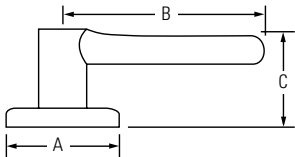

Design	A	B	C
780, 782 Interior	2-1/2"	15/16"	1-25/32"
780, 782 Exterior	2-5/8"	1-1/8"	
784, 785 Interior	2-5/8"	1-1/8"	
784, 785 Exterior	2-5/8"	1-1/8"	

KWIKSET SIGNATURE SERIES 816-817 KEY CONTROL DEADBOLT

Design	A	B	C
816, 817 Interior	2-9/16"	7/8"	1-13/16"
816, 817 Exterior	3"	1-9/32"	

KWIKSET HANDLESET

Design	A	B	C	D
Belleview™	2-5/32"	5-1/2"	8-13/32"	18-1/16"
Dakota™	2-5/32"	5-1/2"	8-13/32"	17-3/16"

KWIKSET KNOB

	A	B	C
Cove™	2-5/8"	2-1/2"	2-3/16"
Polo®	2-5/8"	2-23/32"	1-7/8"
Tylo®	2-5/8"	2-1/2"	1-7/8"

KWIKSET LEVER

Design	A	B	C	C (Keyed)
Balboa™	2-5/8"	4-7/32"	1-15/16"	2-13/32"
Delta®	2-5/8"	3-5/8"	1-7/8"	2-15/32"
Dorian®	2-5/8"	3-3/4"	2-1/8"	2-11/16"