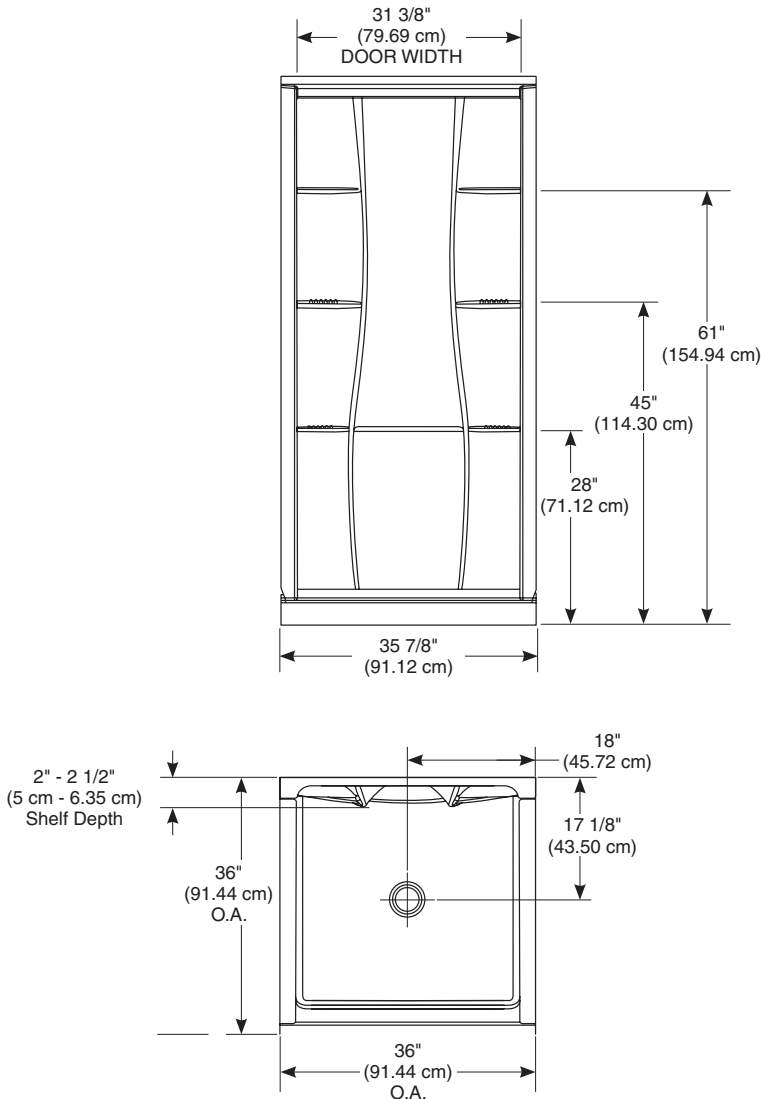

GREENGUARD certified products meet stringent indoor air quality standards, creating healthier indoor environments. Visit greenguard.org to learn more.

55 E 111th Street, Indianapolis, Indiana 46280
350 South Edgeware Road, St. Thomas, ON N5P 4L1
© 2014 Masco Corporation of Indiana