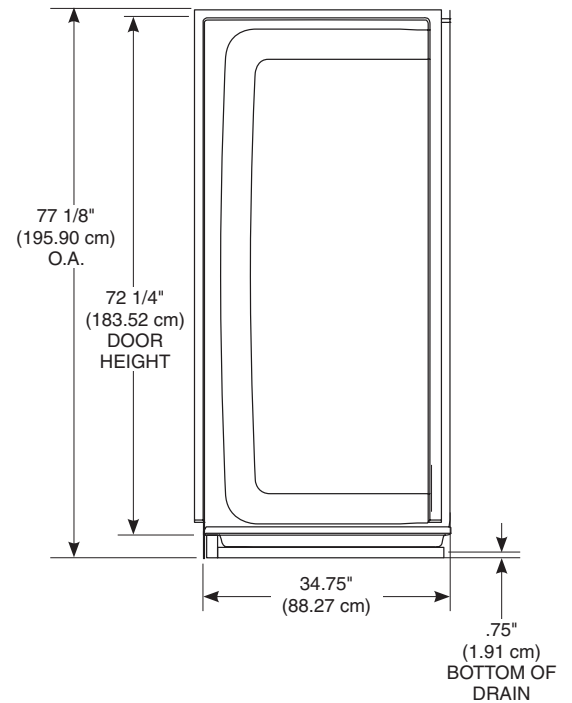

GREENGUARD certified products meet stringent indoor air quality standards, creating healthier indoor environments. Visit greenguard.org to learn more.

55 E 111th Street, Indianapolis, Indiana 46280
350 South Edgeware Road, St. Thomas, ON N5P 4L1
© 2014 Masco Corporation of Indiana