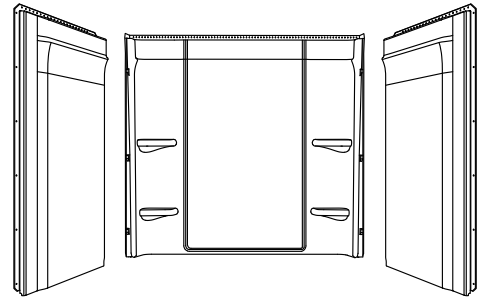

Ensemble™

60" x 30" Medley™ Bath/Shower Wall Set

71374100

Features

- Durable high gloss finish.
- Innovative Dry-Block™ seal and channeled water containment system form watertight seams.
- Clean, contemporary design with ample shelving.

Material

- Compression molded from our exclusive solid Vikrell® material.

Installation

- Modular design allows it to be moved around corners and through doorways with ease.
- Caulk-free installation.

Codes/Standards