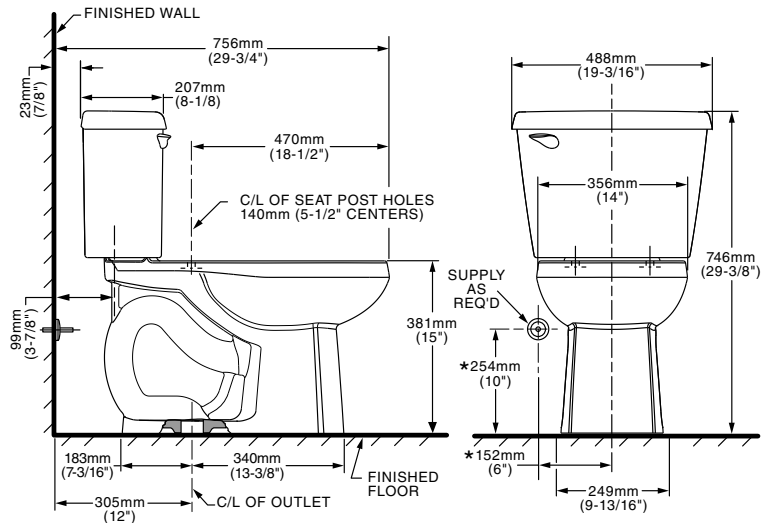

COLONY® ELONGATED 12" ROUGH TOILET

751CA.001

- Vitreous china
- Low consumption (6.0 Lpf/1.6 gpf)
- Includes color matched bolt caps
- 2" flush valve
- 2" trapway
- MaP Score 800g
- 12" (305mm) rough-in
- Generous 9" x 8" water surface area helps prevent dirt from sticking to the bowl
- Color matched handle is supplied
- Color matched seat included
- 2 year warranty

Combo Includes:

- 3251C.001R** Elongated Bowl
- 4192A.001R** Tank

Nominal Dimensions:

756 x 488 x 746mm
 (29-3/4" x 19-3/16" x 29-3/8")

Supply line sold separately

Compliance Certifications -

Meets or Exceeds the Following Specifications:

- ASME A112.19.2/CSA B45.1-08 for Vitreous China Fixtures

NOTES:

THIS TOILET IS DESIGNED TO ROUGH-IN AT A MINIMUM DIMENSION OF 305MM (12") FROM FINISHED WALL TO C/L OF OUTLET. SUPPLY NOT INCLUDED WITH FIXTURE AND MUST BE ORDERED SEPARATELY. * DIMENSION SHOWN FOR LOCATION OF SUPPLY IS SUGGESTED.

IMPORTANT: Dimensions of fixtures are nominal and may vary within the range of tolerances established by ANSI Standard A112.19.2. These measurements are subject to change or cancellation. No responsibility is assumed for use of superseded or voided pages.