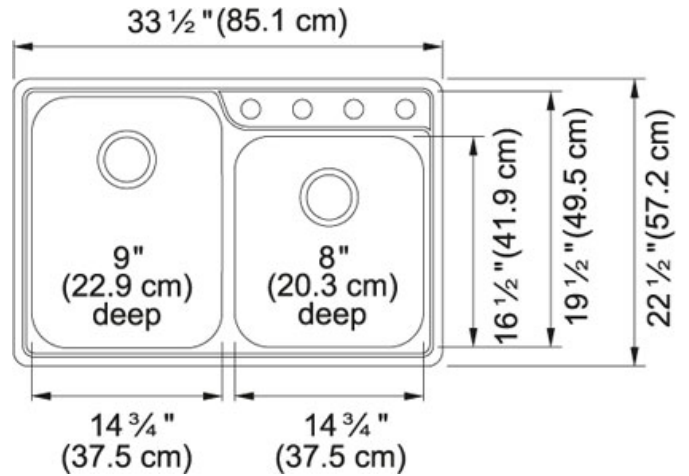

Evolution EVCAG904-18 Polished Satin | 127.0378.510

FAMILY : Sinks | SERIE : Evolution | MODEL : EVCAG904-18 | FINISH : Polished Satin | INSTALLATION TYPE : Topmount |
 STYLE : Traditional

TECHNICAL DATA

Minimum Cabinet Size	36"
Length overall	33 1/2"
Width overall	22 1/2"
Depth Overall	9"
Length of large bowl	18 5/8"
Width of large bowl	17 1/2"
Depth of large bowl	11 7/16"
Length of small bowl	16 1/2"
Width of small bowl	11 1/2"
Depth of small bowl	7"
Number of Bowls	2
Type of Material	18 Gauge Stainless Steel
Where to buy	Home Center