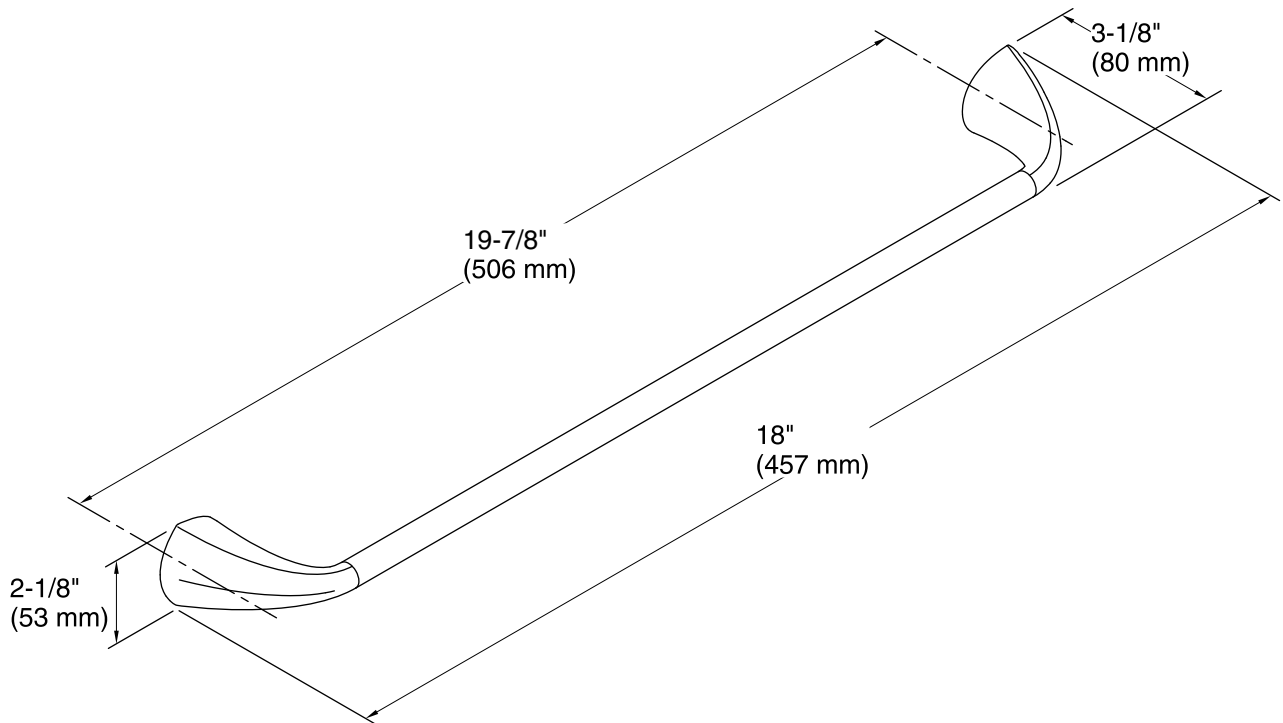

## Features

- KOHLER finishes resist corrosion and tarnish.
- Elegant 18- inch bar.
- Coordinates with other products in the Mistos collection.
- 19-7/8" (506 mm) x 3-1/8" (80 mm) x 2-1/8" (53 mm)

## Technical Information

All product dimensions are nominal.