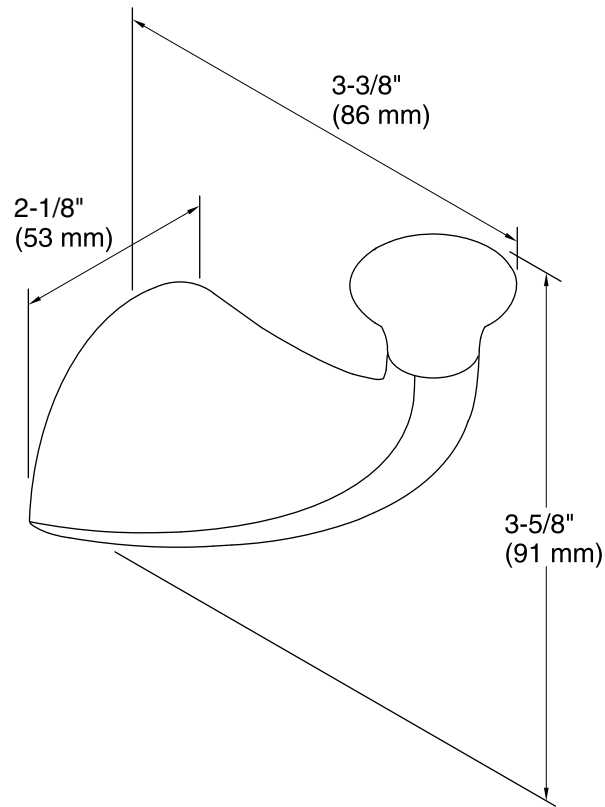

## Features

- KOHLER finishes resist corrosion and tarnish.
- Hook holds items securely.
- Coordinates with other products in the Mistos collection.
- 3-3/8" (86 mm) x 2-1/8" (53 mm) x 3-5/8" (91 mm)

### Technical Information

All product dimensions are nominal.