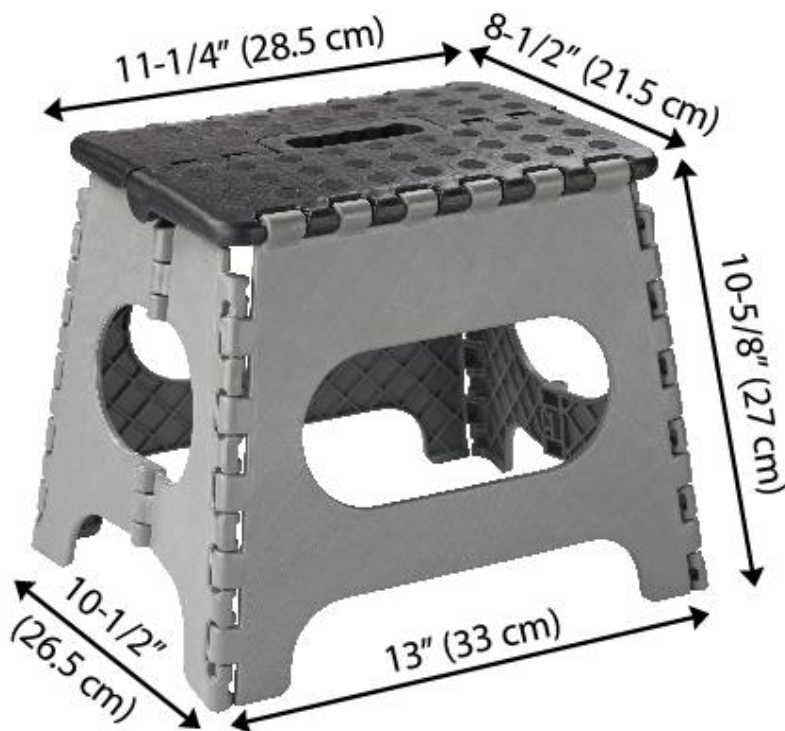

SKU # 362-5258

Folding Step Stool

- Lightweight and durable construction
- Skid-resistant top for safety
- Folds easily for storage
- Maximum load capacity: 330 Lb. (150 kgs)

- Open size: 13" x 10-1/2" x 10-5/8"
- Fold size: 13" x 1-5/8" x 15-1/2"
- Stool surface size: 11-1/4" x 8-1/2"
- Net weight: 2.44 Lb. (1.11 kg)

10-5/8" H (33 x 26.5 x 27 cm)

1/2" H (33 x 4.2 x 39.5 cm)

8-1/2" (28.5 x 21.5 cm)

g)