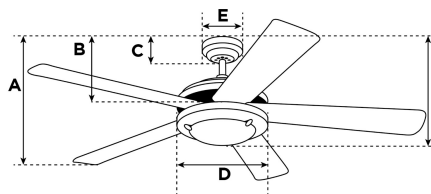

Item Number 7209700

Carolina LED Ceiling Fan

52" Brushed Nickel Finish Reversible Blades (Rich Walnut/Bird's Eye Maple) Includes Light Kit with White Alabaster Glass

Specifications

Size	52"
Blades	Reversible MDF Blades (Rich Walnut/Bird's Eye Maple)
Blade Pitch	12°
Approved Location	Indoor
Suggested Room Size	Great Room (20x20) or larger
Down Rod	N/A
Installation	Hugger
Max. Ceiling Angle	N/A
Lead Wire	12"
Light Bulb Usage	Includes (2) Medium (E26) Base 8 Watt T7 LED Lamps
Control	Not Adaptable
Motor Finish	Brushed Nickel
Motor Material	Silicon Steel Motor 153mm x 17mm
Reverse Airflow	Yes
Capacitor	Triple
Switch Housing Cap	Included

Reversible Bird's Eye Maple
Finish Blades

Energy Information

Airflow Efficiency	65 Cubic Feet Per Minute Per Watt
Electricity Use	52 Watts (excludes lights)
Airflow	3361 Cubic Feet per Minute
Max rpm	157

Warranty

Ceiling fans backed by our Limited Lifetime Warranty have a lifetime motor warranty and a 2-year warranty on all other parts.

A. Top of Canopy to Bottom of Blades	6.9"
B. Top of Canopy to Bottom of Switch House	9.8"
C. Top of Canopy to Bottom of Canopy	N/A
D. Width of Motor Housing	11.1"
E. Width of Canopy	N/A
F. Top of Canopy to Bottom of Glass	13.8"