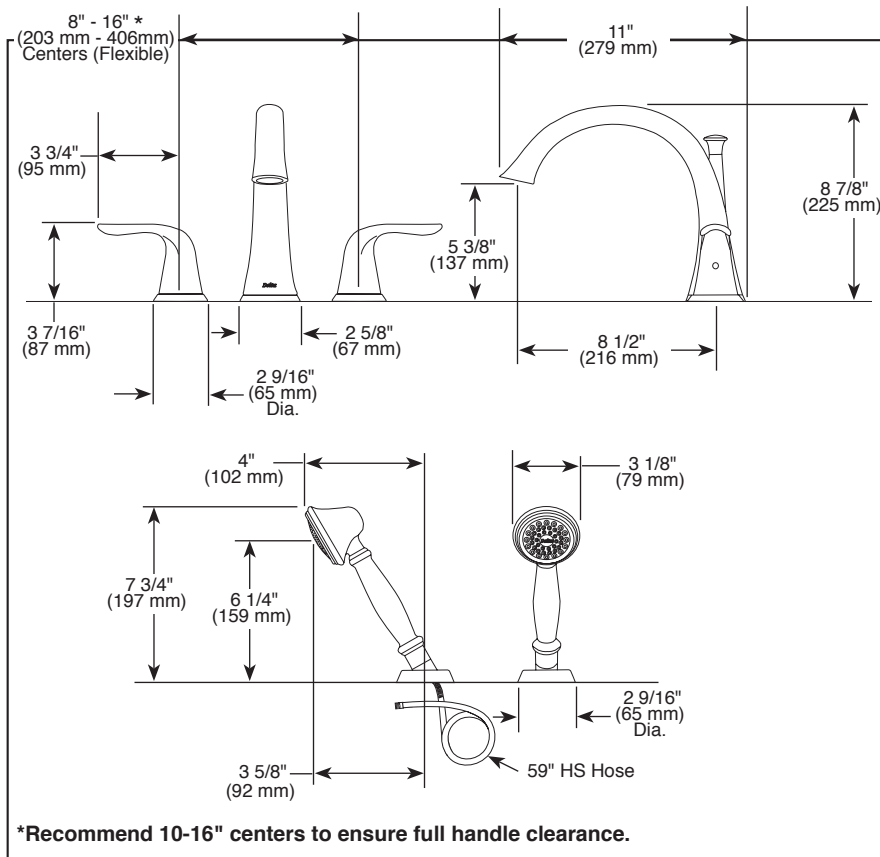

Submitted Model No.: _____

Specific Features: _____

*Recommend 10-16" centers to ensure full handle clearance.

▲ Designate Proper Finish Suffix

ROMAN TUB/WHIRLPOOL FAUCET TRIM

- Lahara® Bath Collection
- Three Hole Installation (T2738 Series)
- Four Hole Installation (T4738 Series)
- Rough-In Kit Must Also be Ordered to Complete Installation (R4707 for four hole and R2707 for three hole)

STANDARD SPECIFICATIONS:

- Trim Only for two handle Roman Tub faucet for concealed mounting
- Temperature and volume controlled with handles.
- Rough-In kit must also be ordered to complete installation (R4707 for four hole and R2707 for three hole). There are separate specification sheets on each rough-in kit if more details are required.
- Handshower includes double check valves for backflow prevention (T4738)

COMPLETE VALVE COMPLIES WITH:

- ASME A112.18.1 / CSA B125.1
- Indicates compliance to ICC/ANSI A117.1 - Valve control only
- EPA WaterSense® - Applies to handshower only - RP46680*

55 E. 111th Street, Indianapolis, Indiana 46280
350 South Edgeware Road, St. Thomas, ON N5P 4L1
© 2016 Masco Corporation of Indiana