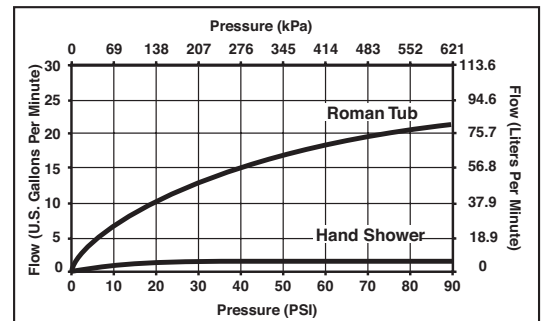

55 E. 111th Street, Indianapolis, Indiana 46280
350 South Edgeware Road, St. Thomas, ON N5P 4L1
© 2016 Masco Corporation of Indiana

Delta reserves the right (1) to make changes in specifications and materials, and (2) to change or discontinue models, both without notice or obligation. Dimensions are for reference only. See current full-line price book or www.deltafaucet.com for finish options and product availability.

DSP-B-T2738 Rev. E