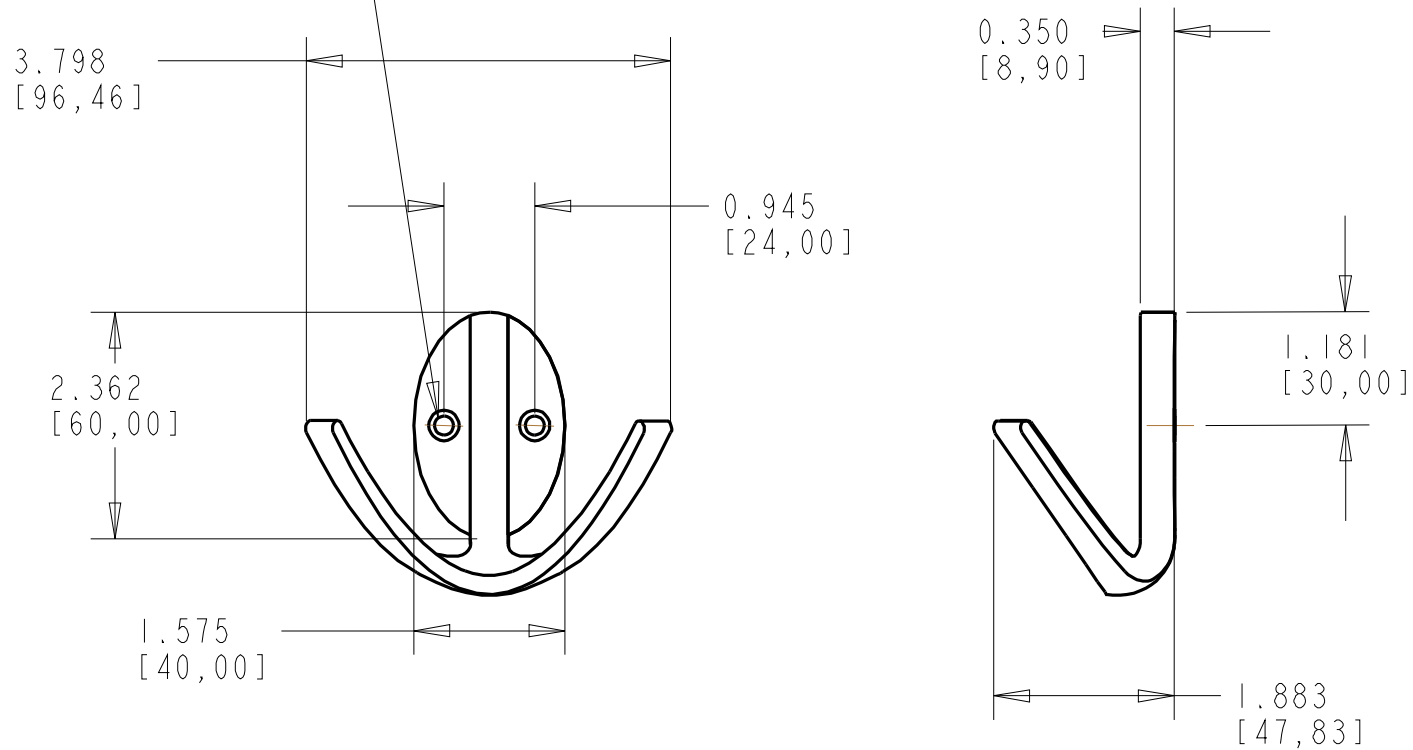

COUNTERSUNK FOR
#8 OVAL HEAD SCREW

DRAWING NOT TO SCALE

DIMENSIONS IN INCHES AND [mm] SHOWN
ARE NOMINAL AND SUBJECT TO CHANGE.
FOR CRITICAL SPECIFICATIONS CONTACT
STANLEY CUSTOMER SUPPORT.
COPYRIGHT STANLEY HARDWARE, 2007

STANLEY[®]

*Home
Designs*[™]

MODERN DOUBLE HOOK (8010)