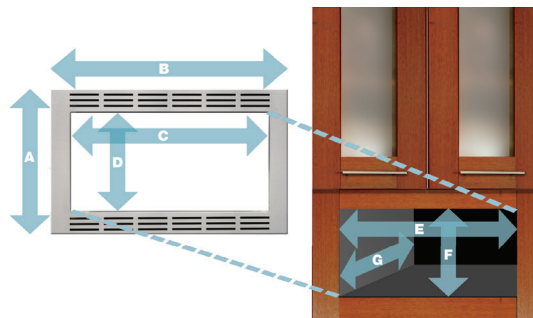

MENU	
Number of Auto Cook Items	14
Sensor Cook or Auto Cook	1. Oatmeal
	2. Breakfast Sausage
	3. Omelet
	4. Quinoa
	5. Soup
	6. Frozen Entrees
	7. Frozen Pizza (single)
	8. Potatoes
	9. Fresh Vegetables
	10. Frozen Vegetables
	11. Rice
	12. Frozen Dinners
	13. Pasta
	14. Fish Fillets
OTHER	
Turntable Size (In)	15
Operating Instructions	English / Spanish
Accessory	Glass Tray
Trim Kit	Yes
Power Source	120V / 60HZ
DIMENSIONS	
Outside H x W x D (in)	11 15/16 x 21 7/8 x 19 7/16
Oven H x W x D (in)	9 x 16 7/16 x 18 1/2
Weight (lb)	32
Safety Standard	UL
UPC Code	8 8517 028297 1
27" TRIM KITS	
Model Number	NN-TK722SS
UPC	8-85170-07307-4
30" TRIM KITS	
Model Number	NN-TK732SS
UPC	8-85170-07308-1

BUILT-IN INSTALLATION TRIM KITS

Achieve a built-in look with Panasonic's optional trim kits.

Microwave Oven	1.6 Cu. Ft. NN-SN766S	
Trim Kit	27" NN-TK722SS	30" NN-TK732SS
Trim Kit Outer Size	A	16-1/2"
	B	27" 30"
Trim Kit Inner Size	C	22-5/8"
	D	11-3/8" 11-5/8"
Cabinet Opening	E	25-1/2" 28-1/2"
	F	15-5/16"
	G	21" minimum