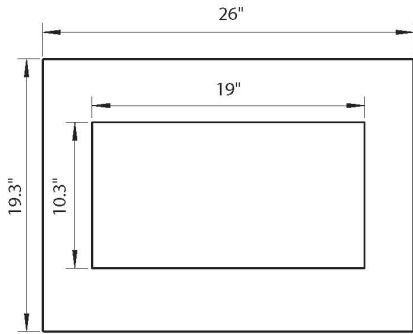

CAMBRIDGE

▼ Front View ▼

▼ Top View ▼

◀ Side View ▼

MODEL	CAM26WMEF-****
DESIGN FEATURES	
Fireplace Type	26" Curved Wall-Mount
Screen Type	Curved Tempered Glass
Firebox Contents	Crystal Rocks or Logs
Multi-Color Flame Display	Yes
Remote Control	Yes
PERFORMANCE	
Heat Output	4604 BTU
Heating Range	210 Sq. Ft.
Number of Heat Settings	2
Flame Only Mode (Without Heat)	Yes
Programmable Timer	Up to 9 hrs.
ELECTRICAL RATINGS	
Voltage / Frequency	115 V / 60 Hz
Amperage	16
Wattage	700 (Low) / 1350 (High)
Cord Length	6 Ft. / 72 In.
Plug Type	HPN
DIMENSIONS / WEIGHT	
Assembled Product Dimensions	6.6"D x 26"W x 19.3"H
Assembled Product Weight	24.9 lbs.
Shipping Dimensions	11.2"D x 29.5"W x 23.6"H
Shipping Weight	32.6 lbs.