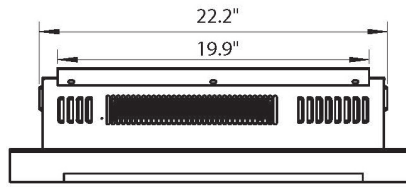

CAMBRIDGE

▼ Front View ▼

▼ Top View ▼

◀ Side View ▼

MODEL	CAM26WMEF-****
DESIGN FEATURES	
Fireplace Type	26" Curved Wall-Mount
Screen Type	Curved Tempered Glass
Firebox Contents	Crystal Rocks or Logs
Multi-Color Flame Display	Yes
Remote Control	Yes
PERFORMANCE	
Heat Output	4604 BTU
Heating Range	210 Sq. Ft.
Number of Heat Settings	2
Flame Only Mode (Without Heat)	Yes
Programmable Timer	Up to 9 hrs.
ELECTRICAL RATINGS	
Voltage / Frequency	115 V / 60 Hz
Amperage	16
Wattage	700 (Low) / 1350 (High)
Cord Length	6 Ft. / 72 In.
Plug Type	HPN
DIMENSIONS / WEIGHT	
Assembled Product Dimensions	6.6"D x 26"W x 19.3"H
Assembled Product Weight	24.9 lbs.
Shipping Dimensions	11.2"D x 29.5"W x 23.6"H
Shipping Weight	32.6 lbs.