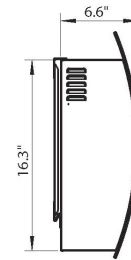

CAMBRIDGE

▼ Front View ▼

▼ Top View ▼

◀ Side View ▼

MODEL	CAM26WMEF-****
DESIGN FEATURES	
Fireplace Type	26" Curved Wall-Mount
Screen Type	Curved Tempered Glass
Firebox Contents	Crystal Rocks or Logs
Multi-Color Flame Display	Yes
Remote Control	Yes
PERFORMANCE	
Heat Output	4604 BTU
Heating Range	210 Sq. Ft.
Number of Heat Settings	2
Flame Only Mode (Without Heat)	Yes
Programmable Timer	Up to 9 hrs.
ELECTRICAL RATINGS	
Voltage / Frequency	115 V / 60 Hz
Amperage	16
Wattage	700 (Low) / 1350 (High)
Cord Length	6 Ft. / 72 In.
Plug Type	HPN
DIMENSIONS / WEIGHT	
Assembled Product Dimensions	6.6"D x 26"W x 19.3"H
Assembled Product Weight	24.9 lbs.
Shipping Dimensions	11.2"D x 29.5"W x 23.6"H
Shipping Weight	32.6 lbs.