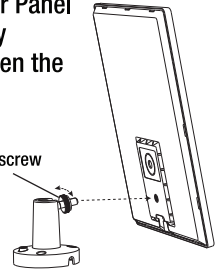

5 Attach Solar Panel

Attach the Solar Panel (AA) to the Mounting Bracket (BB). Align the Solar Panel (AA) with the threaded screw on the swivel head of the Mounting Bracket (BB). Screw in the Solar Panel (AA) until it is fully secured and tighten the thumbscrew.

Thumbscrew