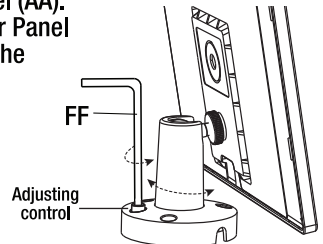

## 4 Attaching the Mounting Bracket

Insert the Mounting Screws (DD) into the Mounting Bracket (BB) and use a screwdriver to secure the Mounting Screws (DD) into the wall.

## 5 Attach Solar Panel

Attach the Solar Panel (AA) to the Mounting Bracket (BB). Align the Solar Panel (AA) with the threaded screw on the swivel head of the Mounting Bracket (BB). Screw in the Solar Panel (AA) until it is fully secured and tighten the thumbscrew.

## 6 Adjust the Solar Panel

Use the Hex Key (FF) to loosen the hex screw then adjust and rotate the viewing angle on the Solar Panel (AA). Point the Solar Panel (AA) towards the sun, away from cover and shade.