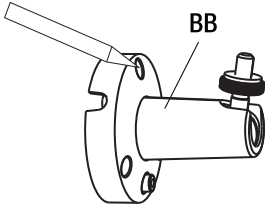

Mounting & Installation

1 Select a Suitable Location

Select a location where the Solar Panel (AA) receives the most sunlight throughout the year.

NOTE: The Solar Panel only needs a few hours of direct sunlight to sufficiently power the camera daily.

NOTE: The amount of energy that the Solar Panel can produce is affected by weather conditions and seasonal changes.

2 Mark Screw Positions

Use a pencil and the Mounting Bracket (BB) to mark the screw positions on the wall.