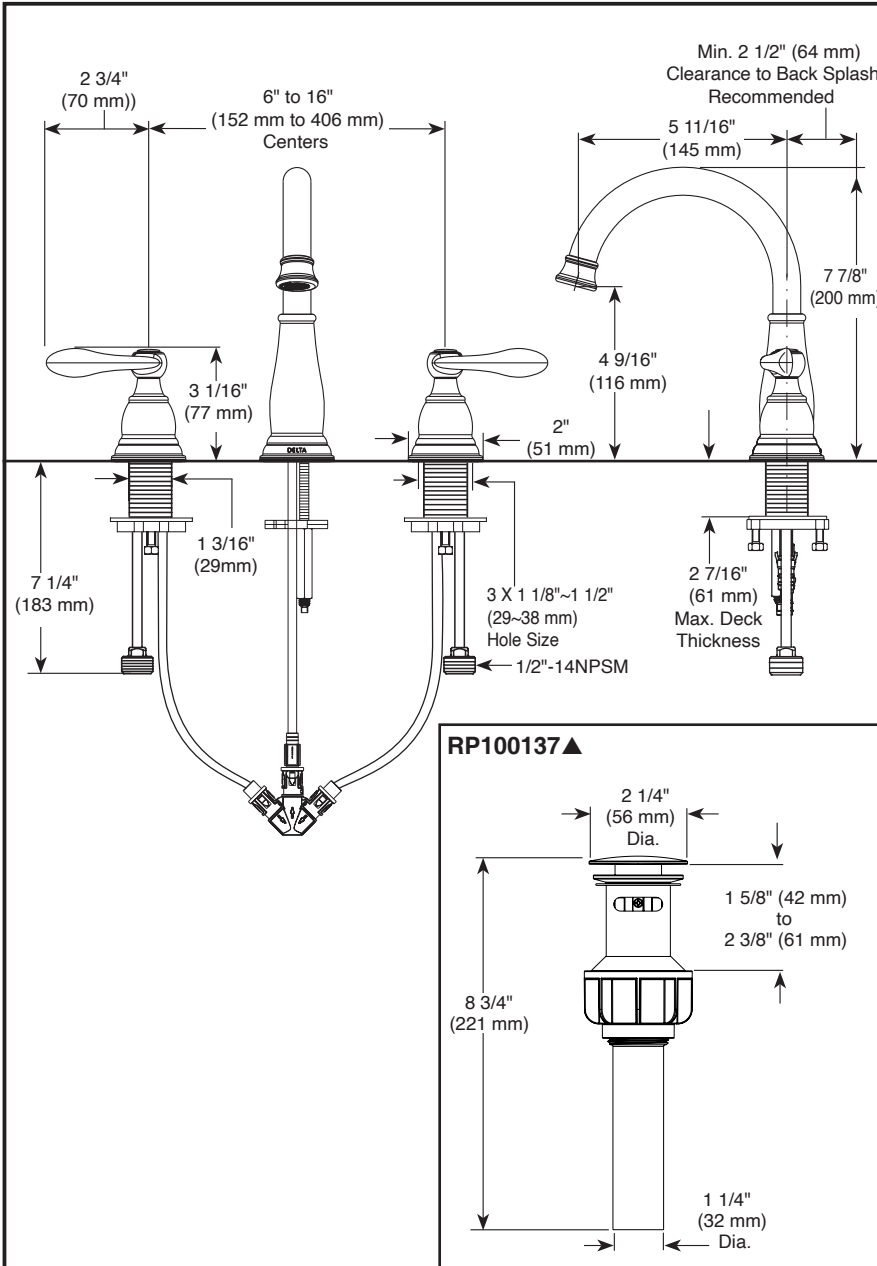

35896LF▲

Submitted Model No.: \_\_\_\_\_

Specific Features: \_\_\_\_\_

▲ Designate proper finish suffix

Delta reserves the right (1) to make changes in specifications and materials, and (2) to change or discontinue models, both without notice or obligation. Dimensions are for reference only. See current full-line price book or [www.deltafaucet.com](http://www.deltafaucet.com) for finish options and product availability.

## BATHROOM FAUCET

- Windemere® Collection
- Two Handle Widespread, Deck Mount

### STANDARD SPECIFICATIONS:

- Max flow rate 1.2 gpm @ 60 psi, 4.5 L/min @ 414 kPa.
- Solid brass end valves and spout body
- Three hole mount
- Hot and cold stems are interchangeable.
- 1/4 turn handle stops.
- 1/2"-14 NPSM adapters..
- Control mechanism is a rotating cylinder type with stainless steel plate and 90° rotation, with replaceable non-metallic seats.
- Models have Push Pop-up with over flow.