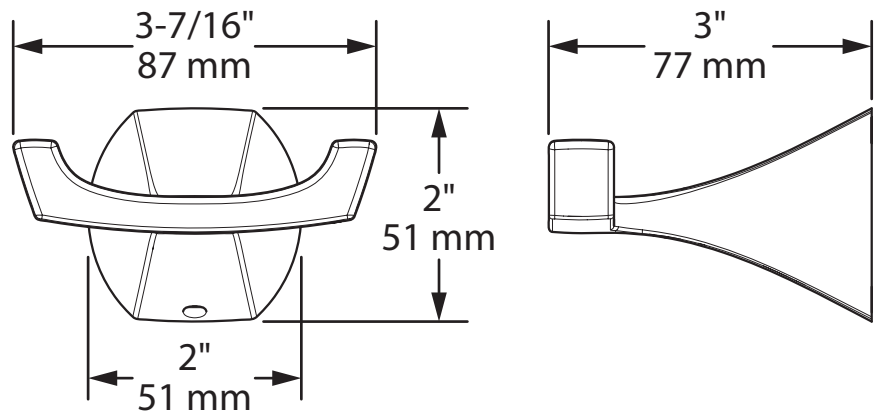

Lindor™ Technical Specification

Robe Hook

MY8703

Stock Numbers:

- **MY8703CH – Robe Hook**
Chrome
- **MY8703BN – Robe Hook**
Brushed Nickel
- **MY8703BL – Robe Hook**
Matte Black

Dimensions:

Materials:

Robe Hook is constructed of zinc.