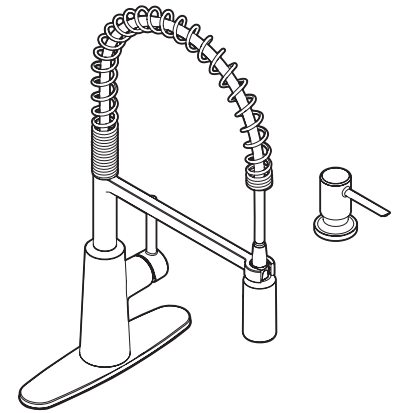

FAUCET DESCRIPTION

- Pulldown system offers smooth operation, easy movement and secure docking
- Metal construction with various finishes identified by suffix
- Quick connect installation - Duralock™
- PowerClean™ spray technology
- Pulldown spray with 68" braided hose
- Flexible supply lines with 3/8" compression fittings
- High arc spout provides height and reach to fill or clean large pots while pulldown wand provides the maneuverability for cleaning or rinsing
- Faucet designed for handle to be mounted on right side

OPERATION

- Lever style handle
- Temperature controlled by 100° arc of handle travel
- Operates with less than 5 lbs. of force
- Operates in stream or spray mode in the pullout or retracted position

FLOW

- Flow is limited to 1.5 gpm (5.7 L/min) max at 60 psi

CARTRIDGE

- 1255™ Duralast™ cartridge for single handle faucets

STANDARDS

- Third party certified to IAPMO Green, ASME A112.18.1/CSA B125.1 and all applicable requirements therein including NSF 61/9 & 372
- Meets CalGreen and Georgia SB370 requirements
- Complies with California Proposition 65 and with the Federal Safe Drinking Water Act
- The backflow protection system in the device consists of two independently operating check valves, a primary and a secondary which prevent backflow
- ADA ♿ for lever handle

Visit www.moen.com/support for complete details and limitations

Nori™
Single Handle Pre-Rinse Spring
Pulldown Kitchen Faucet

Model: 87897 series

NOTE: this faucet is designed to be installed through 1 hole, 1-1/2" (38mm) min. dia. 1, 2, 3, or 4 hole installation since deckplate and soap included