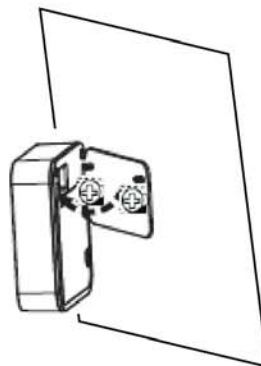

Insert 4 Fresh AA batteries as shown in **Illustration 2**. Close battery door.

Illustration 3—(Indoor Use Only)

Attach double-sided tape (included) to back of mounting bracket as shown in **Illustration 3**.

Illustration 4

Attach Mounting Bracket to Wall. Attach Light to Mounting Bracket as shown in **Illustration 4**.

MOUNTING WITH SCREWS—INDOOR OR OUTDOOR:

Determine location for mounting Light. Drive screws (included) through holes of Mounting Bracket to secure. Attach Light as shown in **Illustration 5**.

IMPORTANT NOTES:

- Please use only new alkaline or lithium D-Cell batteries with 1.5V rating.
- Do not mix old and new batteries.
- Install batteries with polarity in correct position as shown.
- **All-Purpose Light only goes on in complete darkness! Test in a dark room or drawer.**