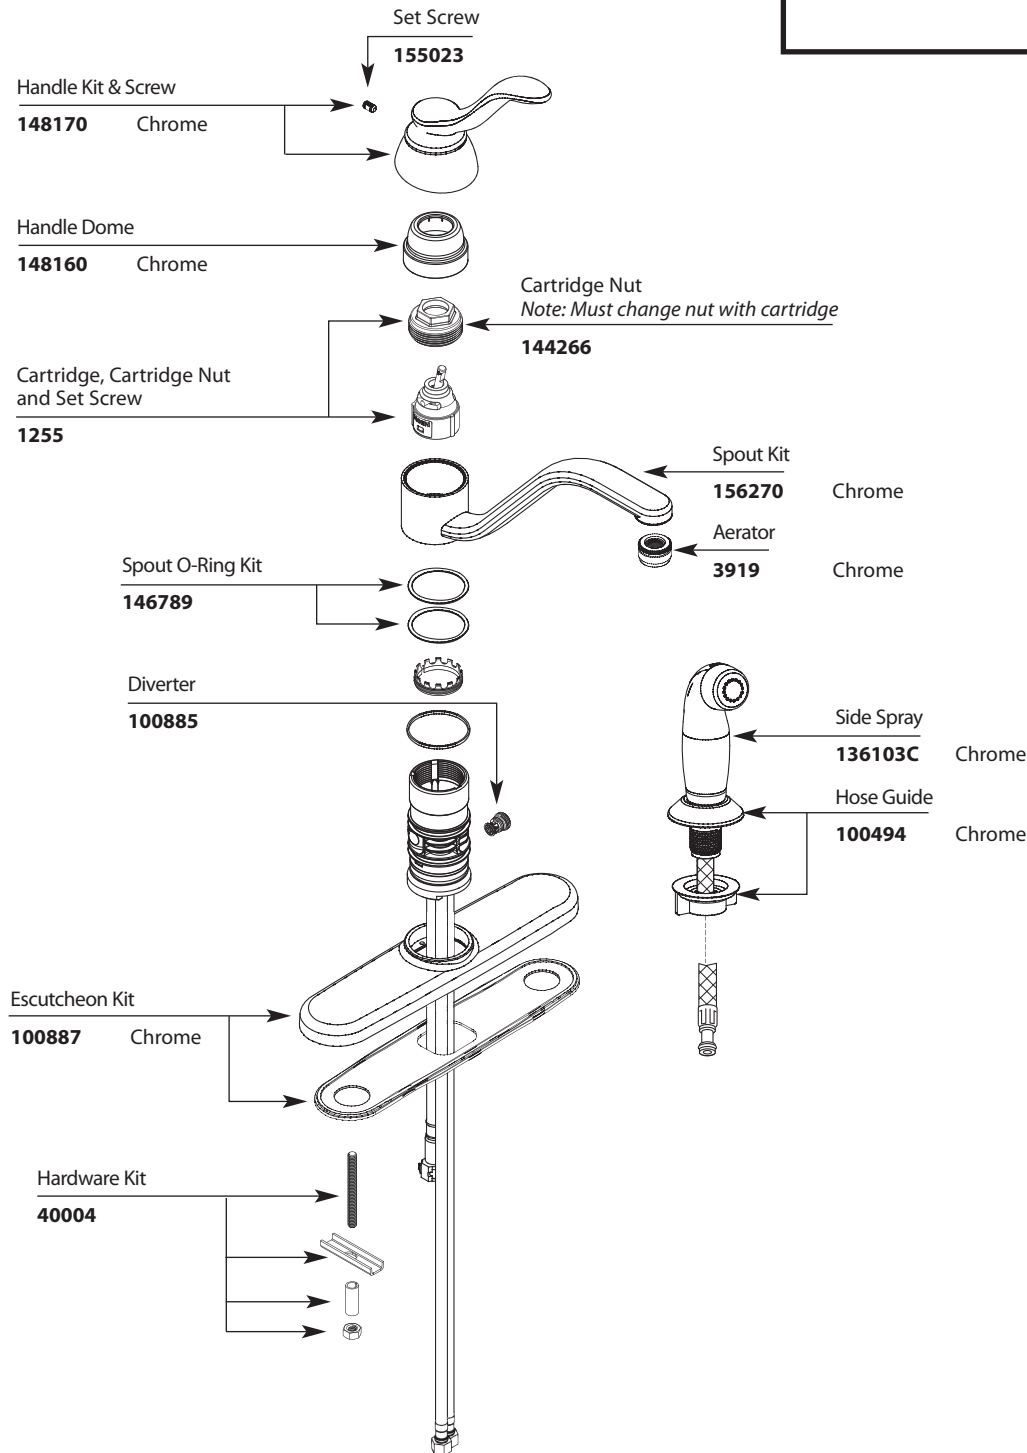

Buy it for looks. Buy it for life.®

Illustrated Parts

■ Order by Part Number

*There is more than 1 version of this model.
Page down to identify the version you have.*

For models after 4/11

BANBURY®		
Single Handle Lever Kitchen Faucet w/Protégé Side Spray		
MODEL	HANDLE	FINISH
CA87528	Lever w/spray	Chrome

HOSE ADAPTER CLIP	
	Clip 152767

Buy it for looks. Buy it for life.®

Illustrated Parts

■ **Order by Part Number**

For models prior to 4/11

TOUCH CONTROL®		
Single Handle Lever Kitchen Faucet		
w/Protégé Side Spray		
MODEL	HANDLE	FINISH
CA87528	Lever w/spray	Chrome