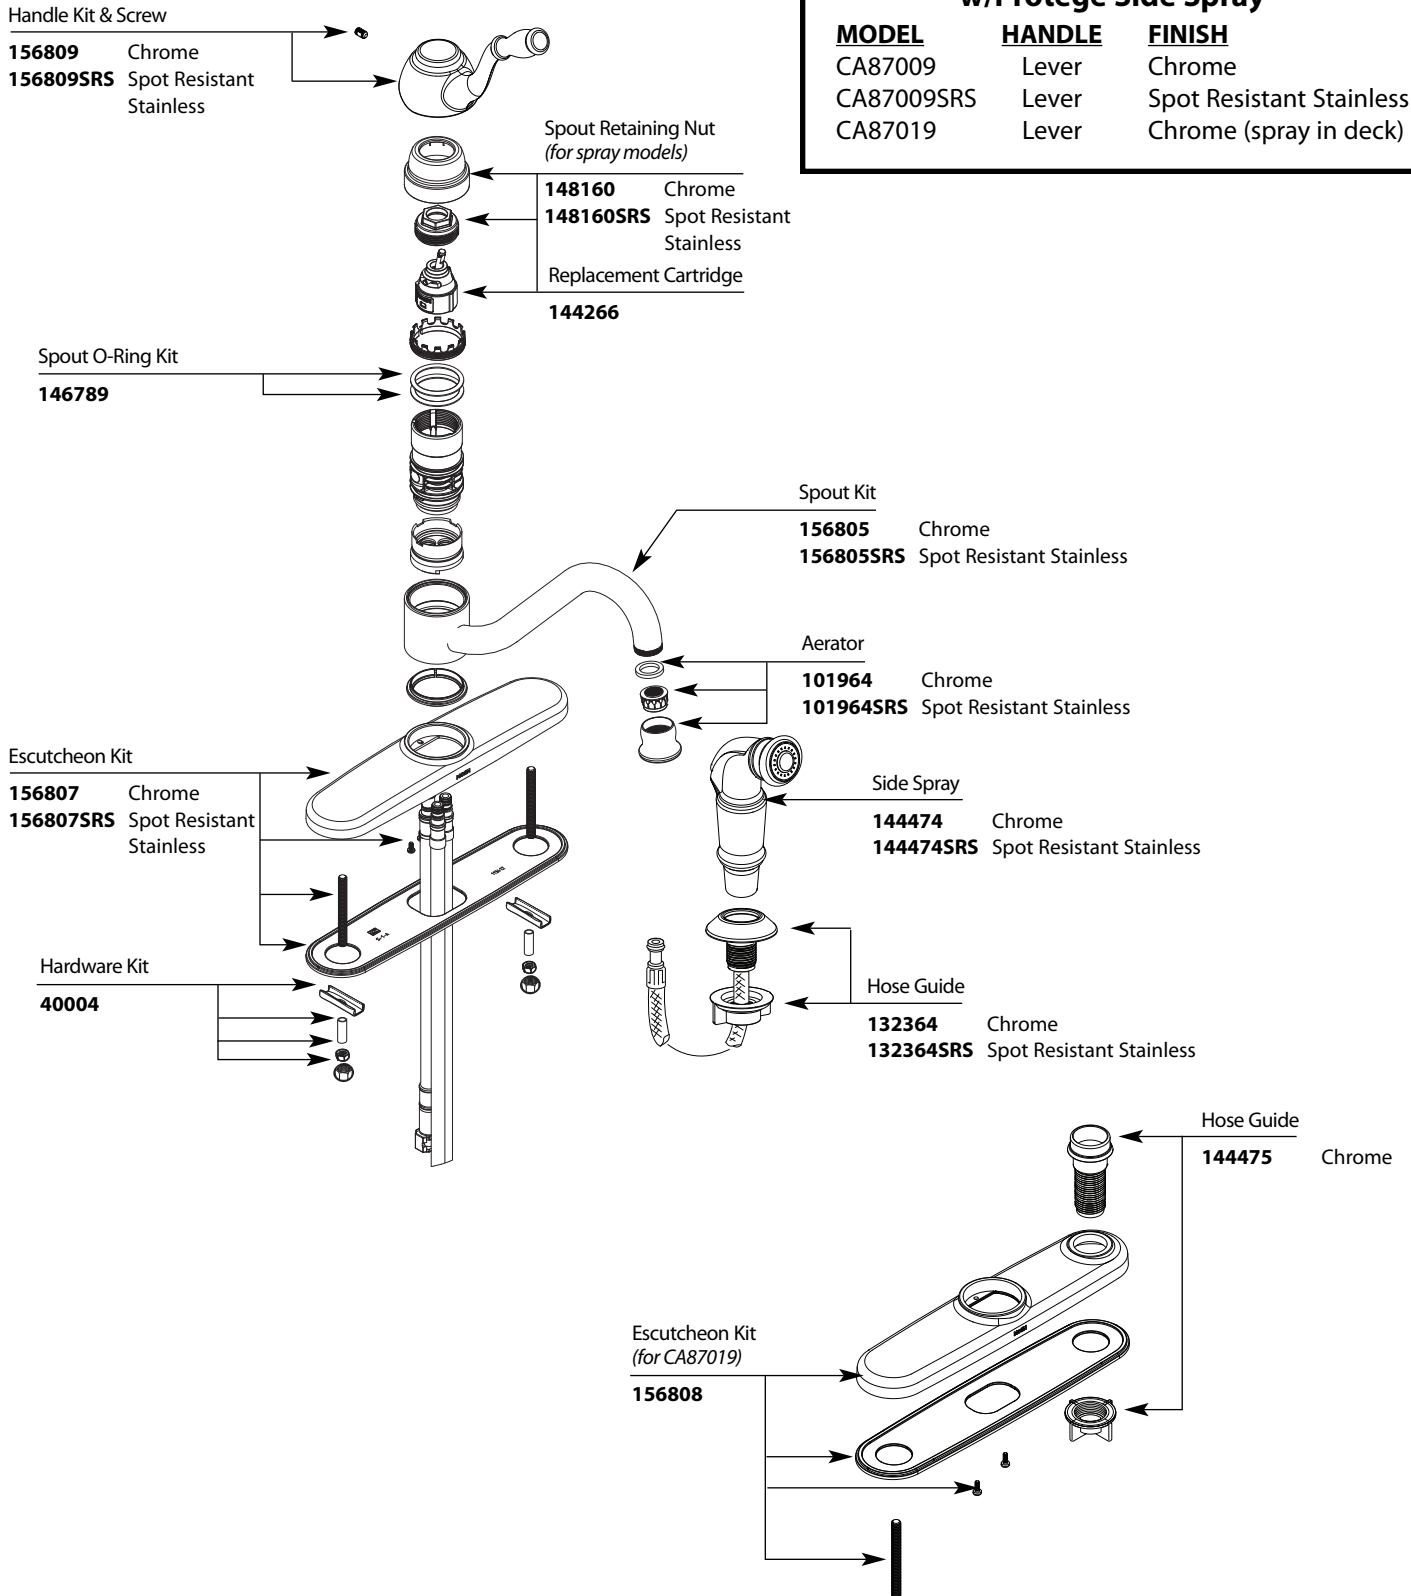

Buy it for looks. Buy it for life.®

There is more than 1 version of this model.
Page down to identify the version you have.

■ Order by Part Number

Illustrated Parts

Lindley™		
Single Handle Lever Kitchen Faucet w/Protégé Side Spray		
MODEL	HANDLE	FINISH
CA87009	Lever	Chrome
CA87009SRS	Lever	Spot Resistant Stainless
CA87019	Lever	Chrome (spray in deck)

Buy it for looks. Buy it for life.®

Illustrated Parts

■ Order by Part Number

Lindley™
Single Handle Lever Kitchen Faucet
w/Protégé Side Spray

MODEL	HANDLE	FINISH
CA87009	Lever	Chrome
CA87009CSL	Lever	Classic Stainless
CA87009SRS	Lever	Spot Resistant Stainless
CA87019	Lever	Chrome (spray in deck)