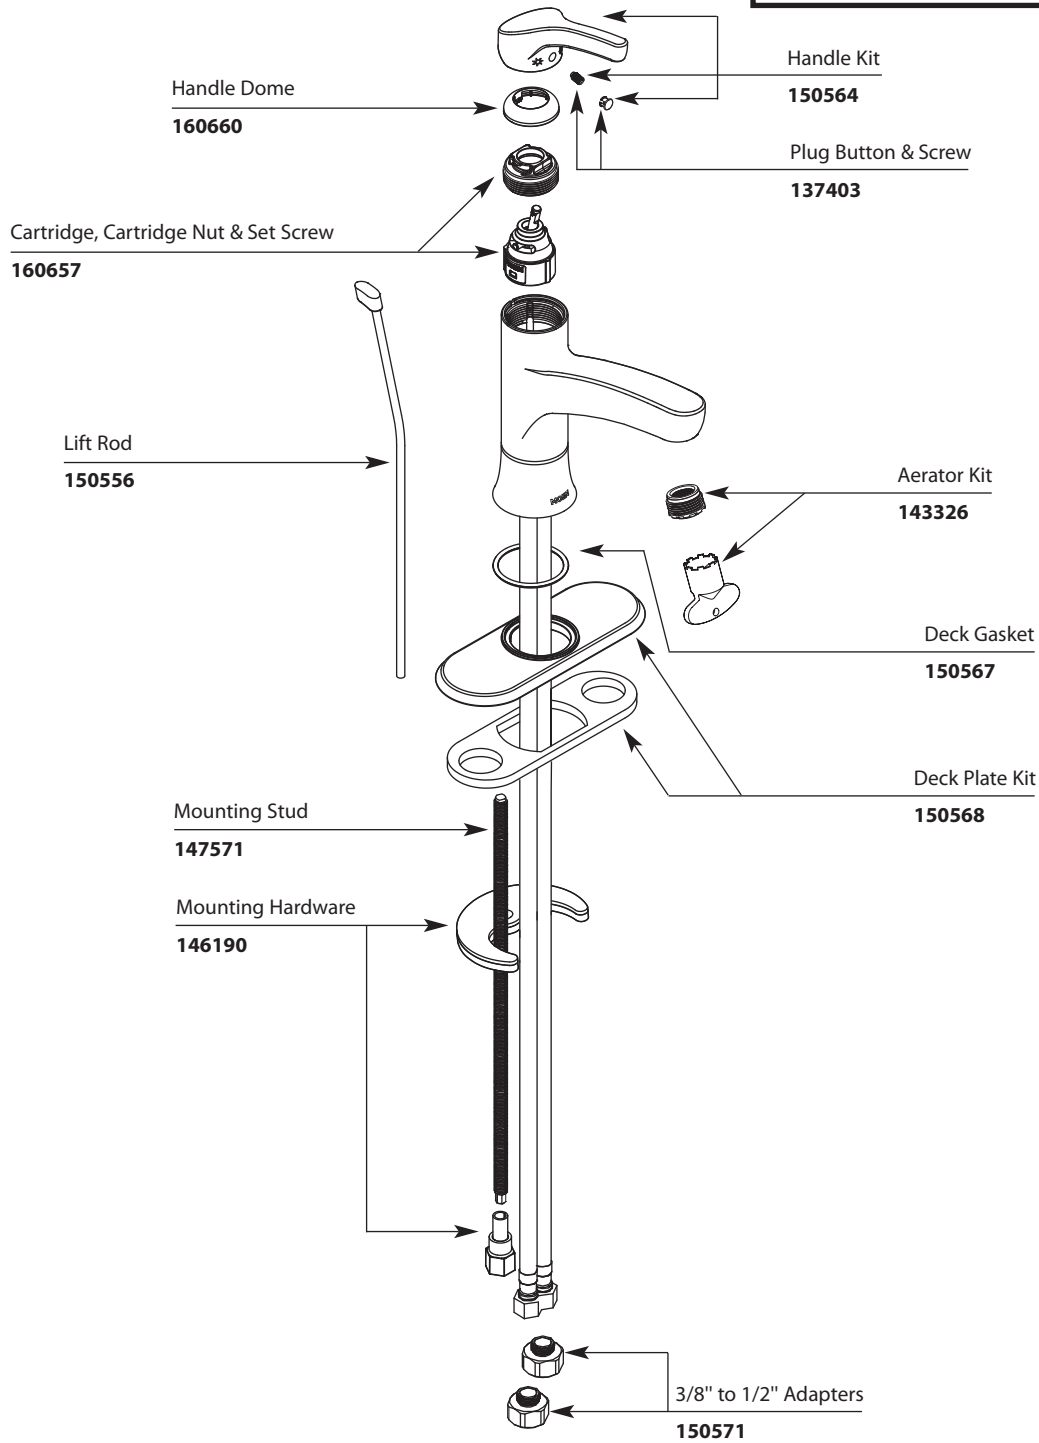

Buy it for looks. Buy it for life.®

■ Order by Part Number

Illustrated Parts

DANIKA™	
Single-Handle Lavatory Faucet	
<u>MODELS</u>	<u>FINISH</u>
64733	Chrome
L84733	Chrome

Buy it for looks. Buy it for life.®

■ Order by Part Number

Illustrated Parts

DANIKA™	
Single-Handle Lavatory Faucet	
<u>MODELS</u>	<u>FINISH</u>
64733	Chrome
L84733	Chrome