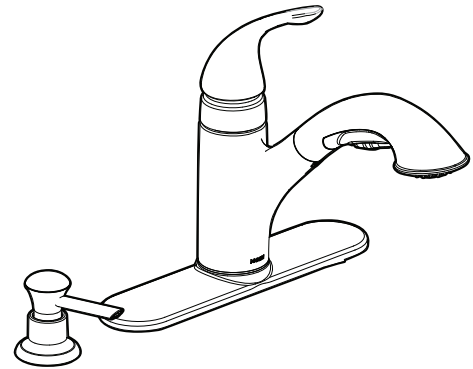

OPERATION

- Single handle lever
- When filling a vessel outside of the sink, the pause feature conveniently stops the flow of water as the wand passes over the countertop
- Convenient single-button actuation provides flexibility to switch from stream to spray mode
- Temperature controlled by 120° arc of handle travel
- Spout receptor rotation is 120°
- Operates with less than 5 lbs. of force

FLOW

- Maximum flow is limited to 1.5 gpm (5.7 L/min) at 60 psi

CARTRIDGE

- 1255 cartridge design
- Engineered polymers, non-ferrous and stainless steel materials

STANDARDS

- Contains no more than 0.25% weighted average lead content
- Complies with California Proposition 65 and with the Federal Safe Drinking Water Act
- Third party certified to IAPMO Green ASME A112.18.1/CSA B-125.1 and all applicable requirements referenced therein including NSF 61/9
- Meets CalGreen and Georgia SB370 requirements

- **ADA** for lever handle

- The backflow protection system in this device consists of two independently operating check valves, a primary and a secondary which prevent backflow

WARRANTY

- Lifetime limited warranty against leaks, drips and finish defects to the original consumer purchaser
- 5 year warranty if used in commercial installations

Caprillo®
Single Control Kitchen Faucet

Models: CA87550 series

NOTE: DESIGNED TO INSTALL THROUGH
1 OR 3 HOLES 1-1/2" (38mm) DIA.