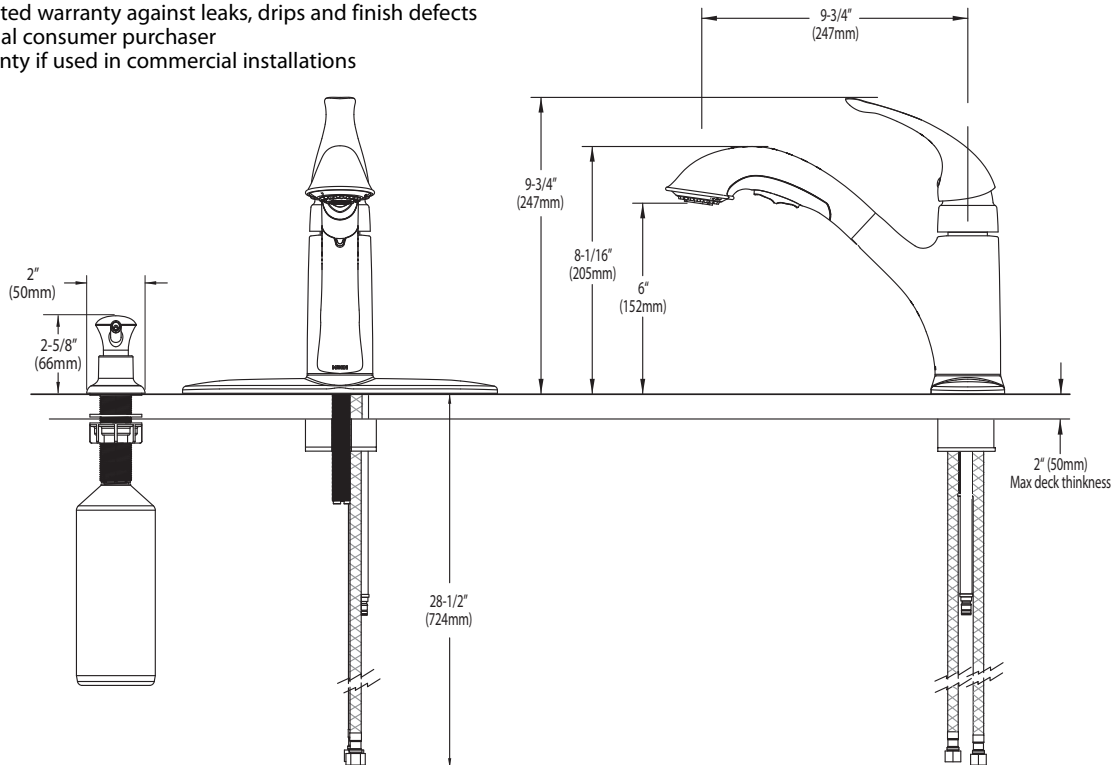

- **ADA**  for lever handle

- The backflow protection system in this device consists of two independently operating check valves, a primary and a secondary which prevent backflow

**Models:** CA87550 series

**NOTE:** DESIGNED TO INSTALL THROUGH  
1 OR 3 HOLES 1-1/2" (38mm) DIA.

## CRITICAL DIMENSIONS

(DO NOT SCALE)