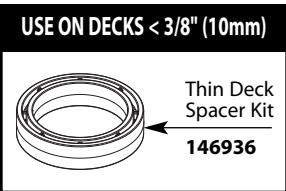

Two Handle Lavatory Faucet		
MODEL	TYPE	FINISH
84948	Lever	Chrome
84948SRN	Lever	Spot Resist Nickel
84948BRB	Lever	Mediterranean Bronze