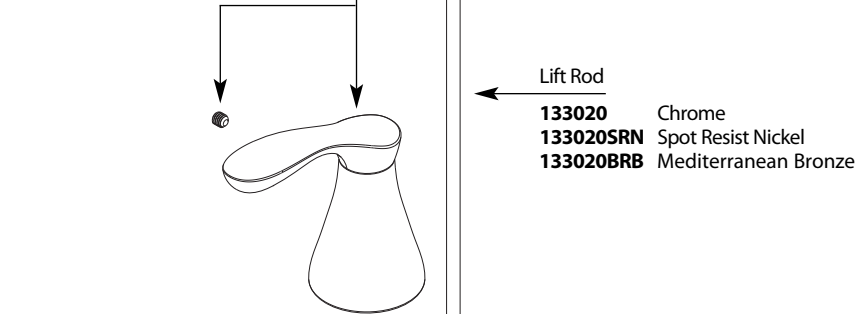

Buy it for looks. Buy it for life.®

Illustrated Parts

Order by Part Number

Handle Kit (Hot)

159156	Chrome
159156SRN	Spot Resist Nickel
159156BRB	Mediterranean Bronze

(Cold)

159157	Chrome
159157SRN	Spot Resist Nickel
159157BRB	Mediterranean Bronze

Two Handle Lavatory Faucet		
MODEL	TYPE	FINISH
84948	Lever	Chrome
84948SRN	Lever	Spot Resist Nickel
84948BRB	Lever	Mediterranean Bronze

MOEN INC. 150711 3000012590 Rev.02/12