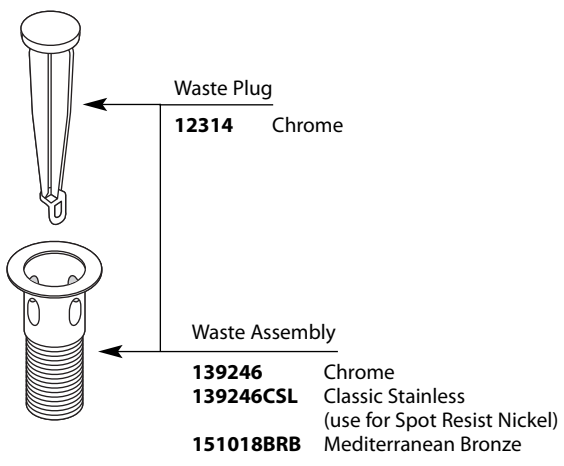

Buy it for looks. Buy it for life.®

Illustrated Parts

Order by Part Number

Handle Kit (Hot)

159156	Chrome
159156SRN	Spot Resist Nickel
159156BRB	Mediterranean Bronze

(Cold)

159157	Chrome
159157SRN	Spot Resist Nickel
159157BRB	Mediterranean Bronze

Two Handle Lavatory Faucet		
MODEL	TYPE	FINISH
84948	Lever	Chrome
84948SRN	Lever	Spot Resist Nickel
84948BRB	Lever	Mediterranean Bronze

MOEN INC. 150711 3000012590 Rev.02/12