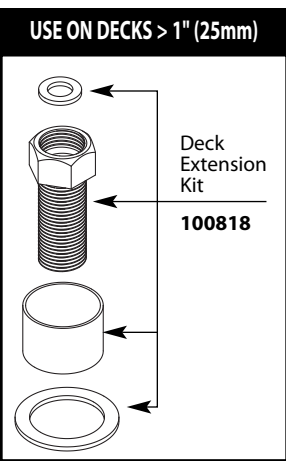

Buy it for looks. Buy it for life.®

Illustrated Parts

Order by Part Number

Handle Kit (Hot)

159156	Chrome
159156SRN	Spot Resist Nickel
159156BRB	Mediterranean Bronze

(Cold)

159157	Chrome
159157SRN	Spot Resist Nickel
159157BRB	Mediterranean Bronze

Two Handle Lavatory Faucet		
MODEL	TYPE	FINISH
84948	Lever	Chrome
84948SRN	Lever	Spot Resist Nickel
84948BRB	Lever	Mediterranean Bronze

MOEN INC. 150711 3000012590 Rev.02/12