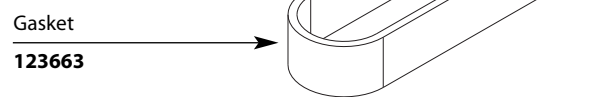

Buy it for looks. Buy it for life.®

Illustrated Parts

Order by Part Number

Handle Kit (Hot)

159156	Chrome
159156SRN	Spot Resist Nickel
159156BRB	Mediterranean Bronze

(Cold)

159157	Chrome
159157SRN	Spot Resist Nickel
159157BRB	Mediterranean Bronze

Two Handle Lavatory Faucet		
MODEL	TYPE	FINISH
84948	Lever	Chrome
84948SRN	Lever	Spot Resist Nickel
84948BRB	Lever	Mediterranean Bronze

MOEN INC. 150711 3000012590 Rev.02/12