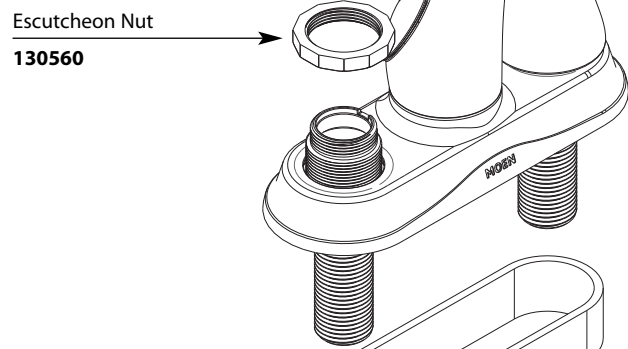

Buy it for looks. Buy it for life.®

Illustrated Parts

Order by Part Number

Handle Kit (Hot)

159156	Chrome
159156SRN	Spot Resist Nickel
159156BRB	Mediterranean Bronze

(Cold)

159157	Chrome
159157SRN	Spot Resist Nickel
159157BRB	Mediterranean Bronze

Two Handle Lavatory Faucet		
MODEL	TYPE	FINISH
84948	Lever	Chrome
84948SRN	Lever	Spot Resist Nickel
84948BRB	Lever	Mediterranean Bronze

MOEN INC. 150711 3000012590 Rev.02/12