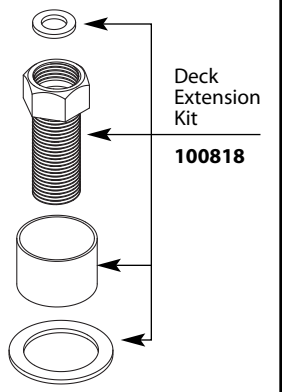

Aerator and Tool Kit

**155204**

Gasket

**123663**

Hardware Kit (x2)

**145665**

## Two Handle Lavatory Faucet

MODEL	TYPE	FINISH
84948	Lever	Chrome
84948SRN	Lever	Spot Resist Nickel
84948BRB	Lever	Mediterranean Bronze

USE ON DECKS < 3/8" (10mm)

USE ON DECKS > 1" (25mm)

Waste Plug

**12314** Chrome