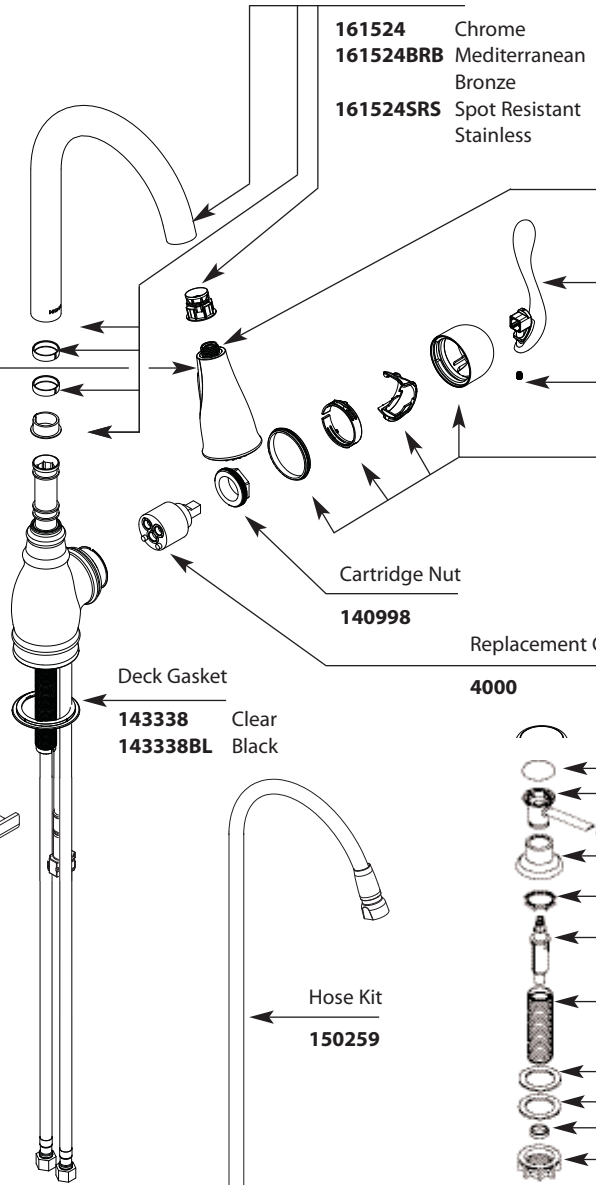

Mounting Hardware

113173

Installation Tool

118305

Escutcheon & Gasket Kit

- 141002** Chrome
- 141002CSL** Classic Stainless
- 141002BRB** Mediterranean Bronze
- 141002SRS** Spot Resistant Stainless

Hose Kit

150259

Weight Kit

150260

Buy it for looks. Buy it for life.®

Illustrated Parts

Order by Part Number

**QUICK CONNECTION
PRIOR TO 12/2009**

Hose Adapter
136101

HOSE ADAPTER CLIP

Clip
152767

Wand Kit

Pause Button - Until July 2012

- 100499** Chrome
- 100499CSL** Classic Stainless
- 100499BRB** Mediterranean Bronze
- 100499SRS** Spot Resistant Stainless

Low Flow (ECO) - Until July 2012