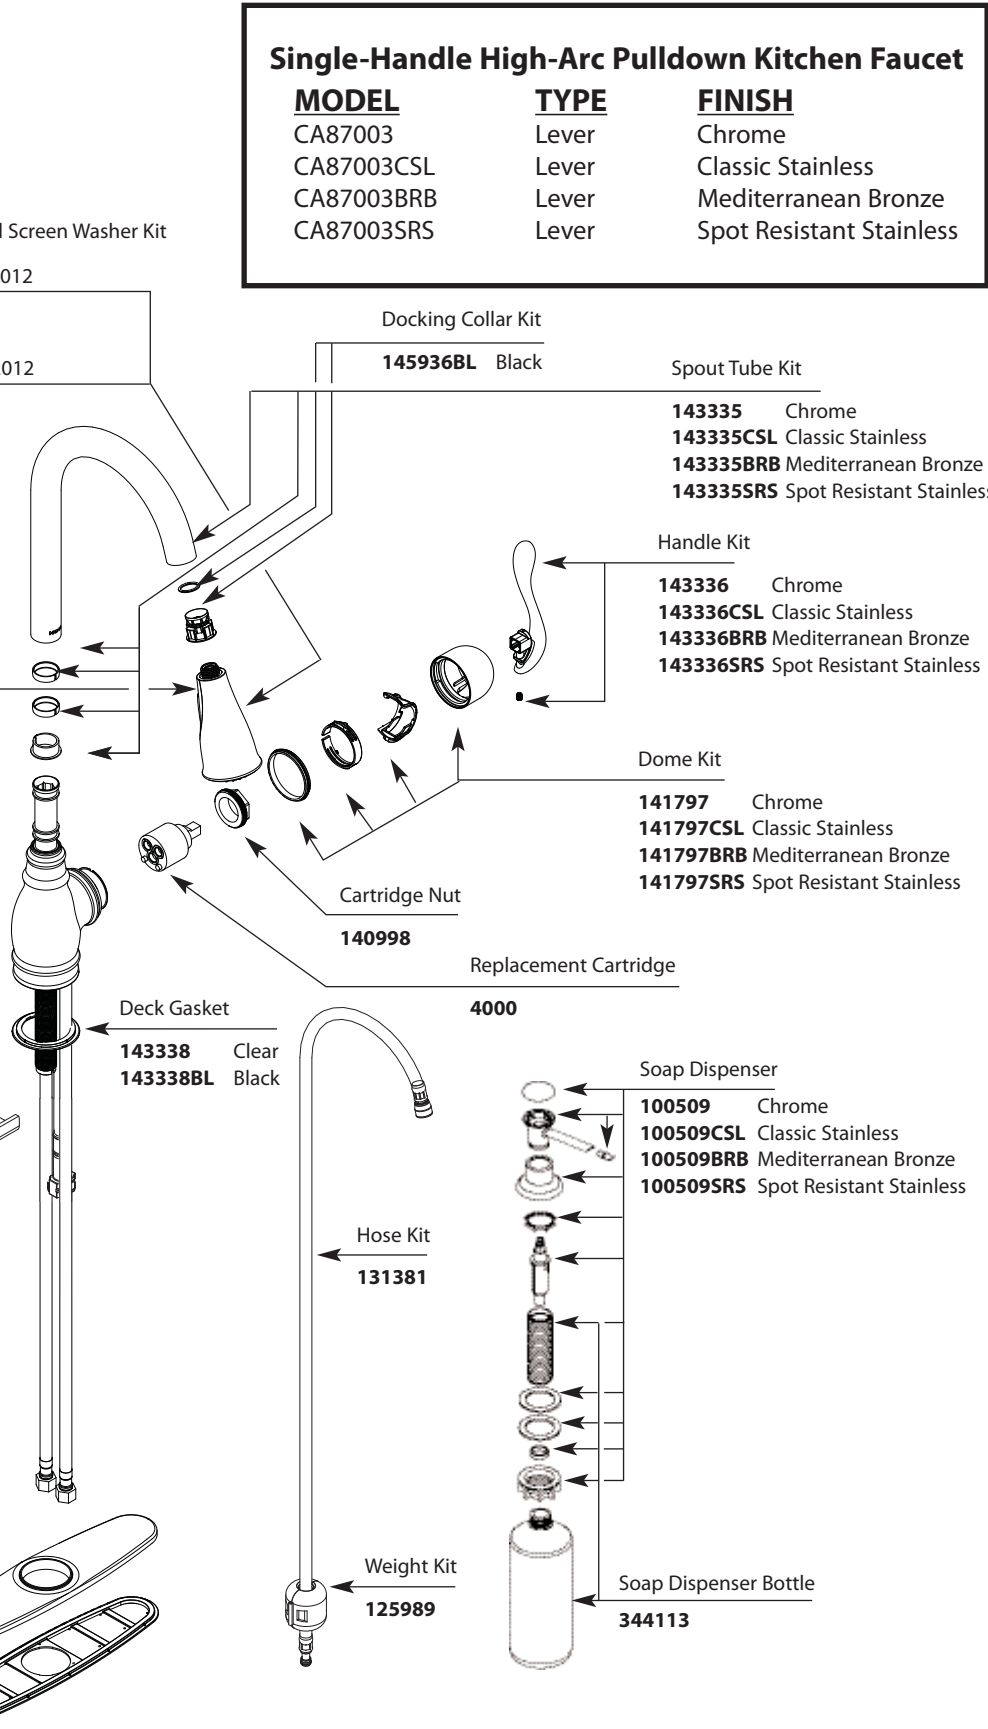

Handle Kit

- 143336** Chrome
- 143336CSL** Classic Stainless
- 143336BRB** Mediterranean Bronze
- 143336SRS** Spot Resistant Stainless

Dome Kit

- 141797** Chrome
- 141797CSL** Classic Stainless
- 141797BRB** Mediterranean Bronze
- 141797SRS** Spot Resistant Stainless

Cartridge Nut

140998

Replacement Cartridge

4000

Deck Gasket

- 143338** Clear
- 143338BL** Black

Hose Kit

131381

Weight Kit

125989

Soap Dispenser

- 100509** Chrome
- 100509CSL** Classic Stainless
- 100509BRB** Mediterranean Bronze
- 100509SRS** Spot Resistant Stainless

Soap Dispenser Bottle

344113

Single-Handle High-Arc Pulldown Kitchen Faucet

MODEL	TYPE	FINISH
CA87003	Lever	Chrome
CA87003CSL	Lever	Classic Stainless
CA87003BRB	Lever	Mediterranean Bronze
CA87003SRS	Lever	Spot Resistant Stainless