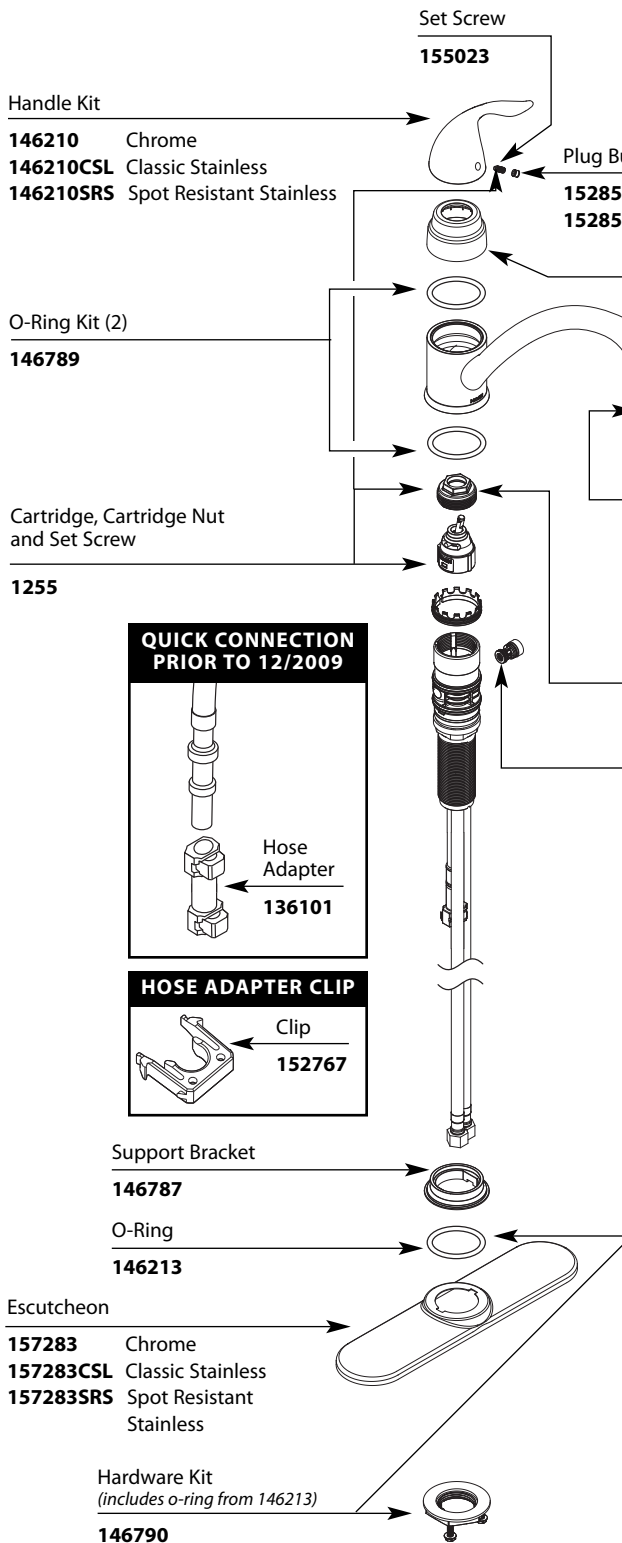

Buy it for looks. Buy it for life.®

Illustrated Parts

■ Order by Part Number

Single-Handle Kitchen Faucet w/side spray		
MODEL	TYPE	FINISH
CA87480	Lever	Chrome
CA87480CSL	Lever	Classic Stainless
CA87480SRS	Lever	Spot Resistant Stainless
CA87484	Lever	Chrome w/spray in deck
CA87484CSL	Lever	Classic Stainless w/spray in deck
CA87484SRS	Lever	Spot Resistant Stainless w/spray in deck

HANDLE PLUG BUTTON PRIOR TO 1/2011

Plug Button Kit
137403

2-PIECE ESCUTCHEON PRIOR TO 1/2011

2-Piece Escutcheon
123244 Chrome
123244CSL Classic Stainless
123244SRS Spot Resistant Stainless