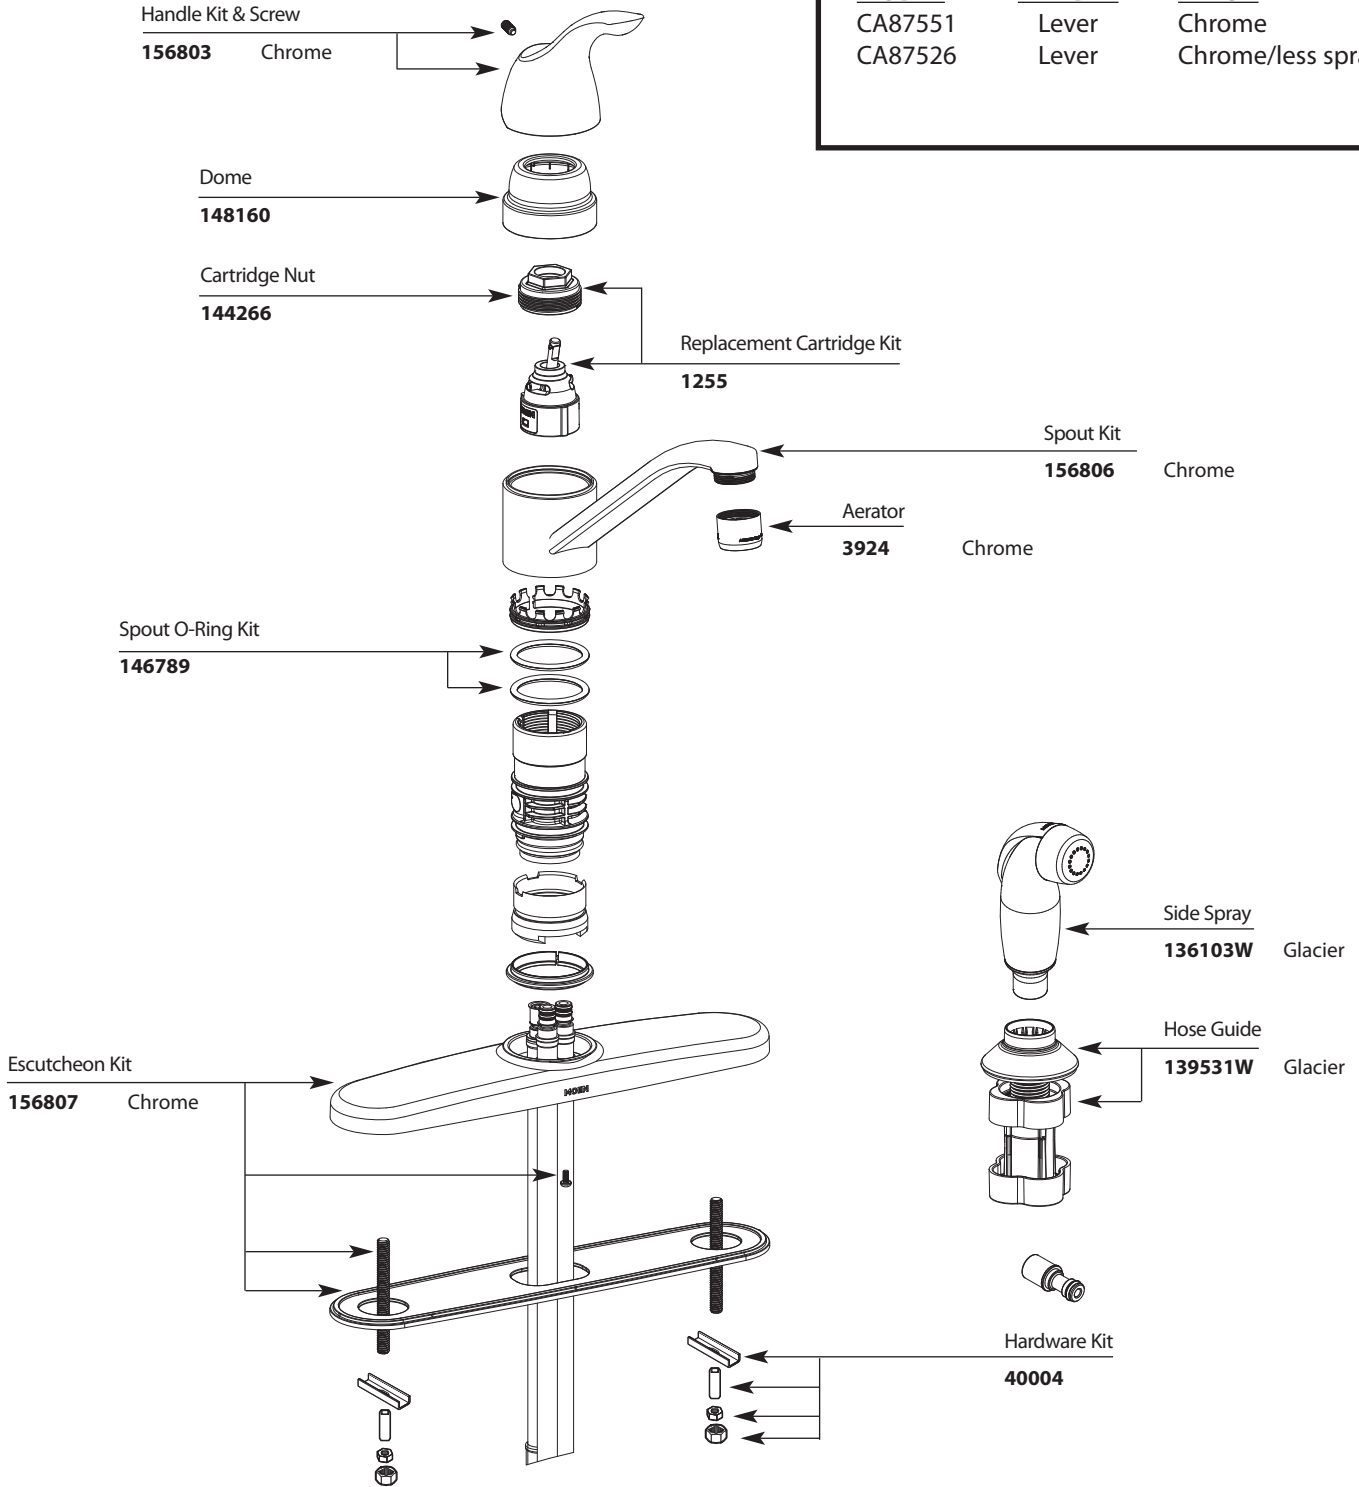

Buy it for looks. Buy it for life.®

Illustrated Parts

*There is more than 1 version of this model.
Page down to identify the version you have.*

■ **Order by Part Number**

TOUCH CONTROL®		
Single Handle Lever Kitchen Faucet w/Protégé Side Spray		
MODEL	HANDLE	FINISH
CA87551	Lever	Chrome
CA87526	Lever	Chrome/less spray

Buy it for looks. Buy it for life.®

Illustrated Parts

■ Order by Part Number

TOUCH CONTROL®
Single Handle Lever Kitchen Faucet
w/Protégé Side Spray

<u>MODEL</u>	<u>HANDLE</u>	<u>FINISH</u>
CA87551	Lever	Chrome
CA87526	Lever	Chrome/less spray