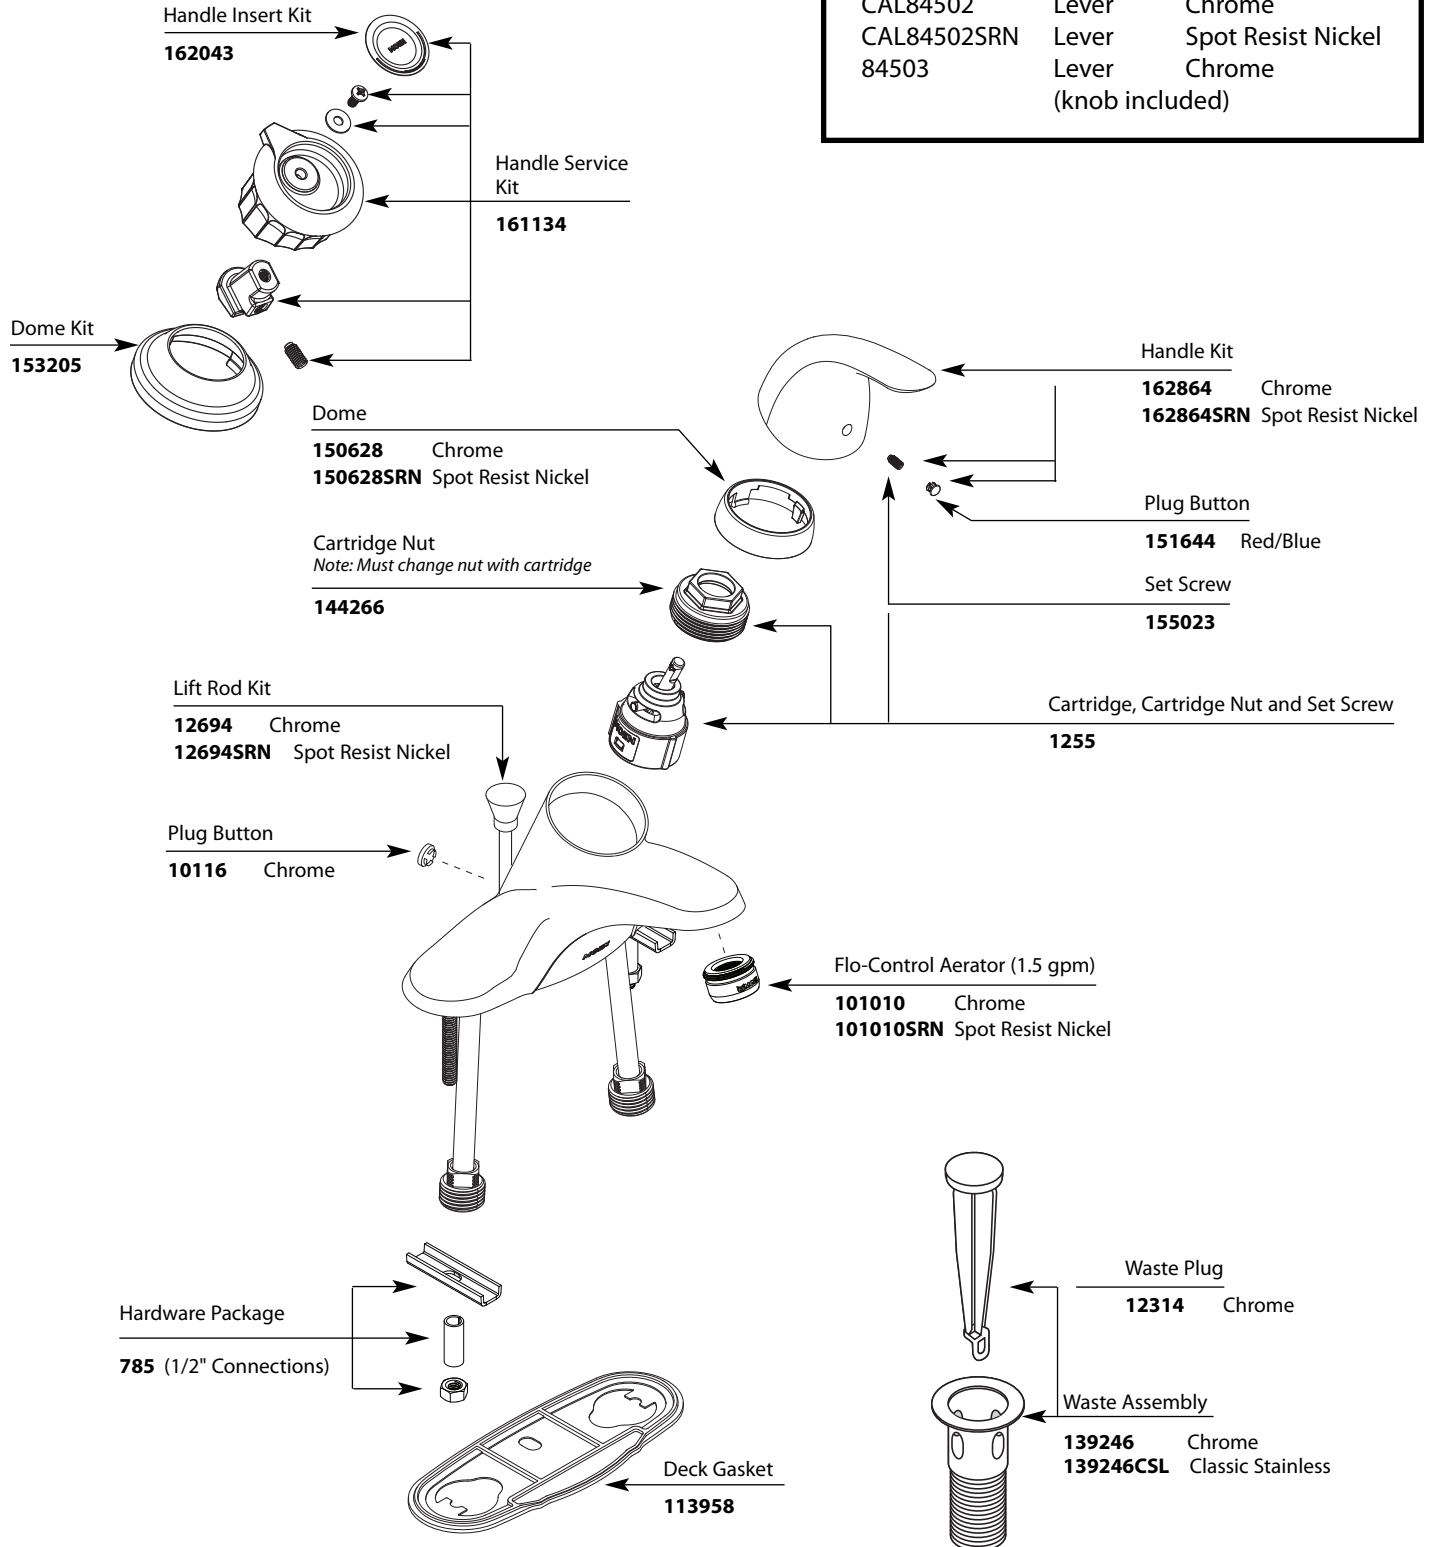

Buy it for looks. Buy it for life.®

Illustrated Parts

Order by Part Number

There is more than 1 version of this model.
Page down to identify the version you have.

Single-Handle Lavatory Faucet		
MODEL	TYPE	FINISH
CAL84500	Lever	Chrome (less waste)
CAL84502	Lever	Chrome
CAL84502SRN	Lever	Spot Resist Nickel
84503	Lever	Chrome (knob included)

Buy it for looks. Buy it for life.®

Illustrated Parts

■ Order by Part Number

Single-Handle Lavatory Faucet		
MODEL	TYPE	FINISH
CAL84500	Lever	Chrome (less waste)
CAL84502	Lever	Chrome
CAL84502SRN	Lever	Spot Resist Nickel