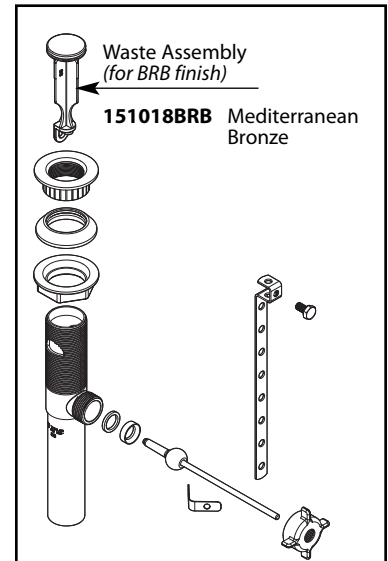

Handle Screw

11854

Spout Kit

- 142052** Chrome
- 142052CBN** Classic Brushed Nickel
- 142052BRB** Mediterranean Bronze
- 142052SRN** Spot Resist Stainless

Aerator

- 142056** Chrome
- 142056CBN** Classic Brushed Nickel
- 142056BRB** Mediterranean Bronze
- 142056SRN** Spot Resist Stainless

Handle Lever & Screw Kit (Cold)

- 142060** Chrome
- 142060CBN** Classic Brushed Nickel
- 142060BRB** Mediterranean Bronze
- 142060SRN** Spot Resist Stainless

(Hot)

- 142059** Chrome
- 142059CBN** Classic Brushed Nickel
- 142059BRB** Mediterranean Bronze
- 142059SRN** Spot Resist Stainless

Cartridge Nut

97535

Replacement Cartridge

1224

Escutcheon Nut

12539

Spout Hub Kit

- 142072** Chrome
- 142072CBN** Classic Brushed Nickel
- 142072BRB** Mediterranean Bronze
- 142072SRN** Spot Resist Stainless

Waste Plug

12314 Chrome

Waste Assembly

139246 Chrome
139246CSL Classic Stainless

Gasket

- 142061** (Use for Spot Resist Stainless, Classic Brushed Nickel, and Chrome)
- 142061BL** (Use for Mediterranean Bronze)