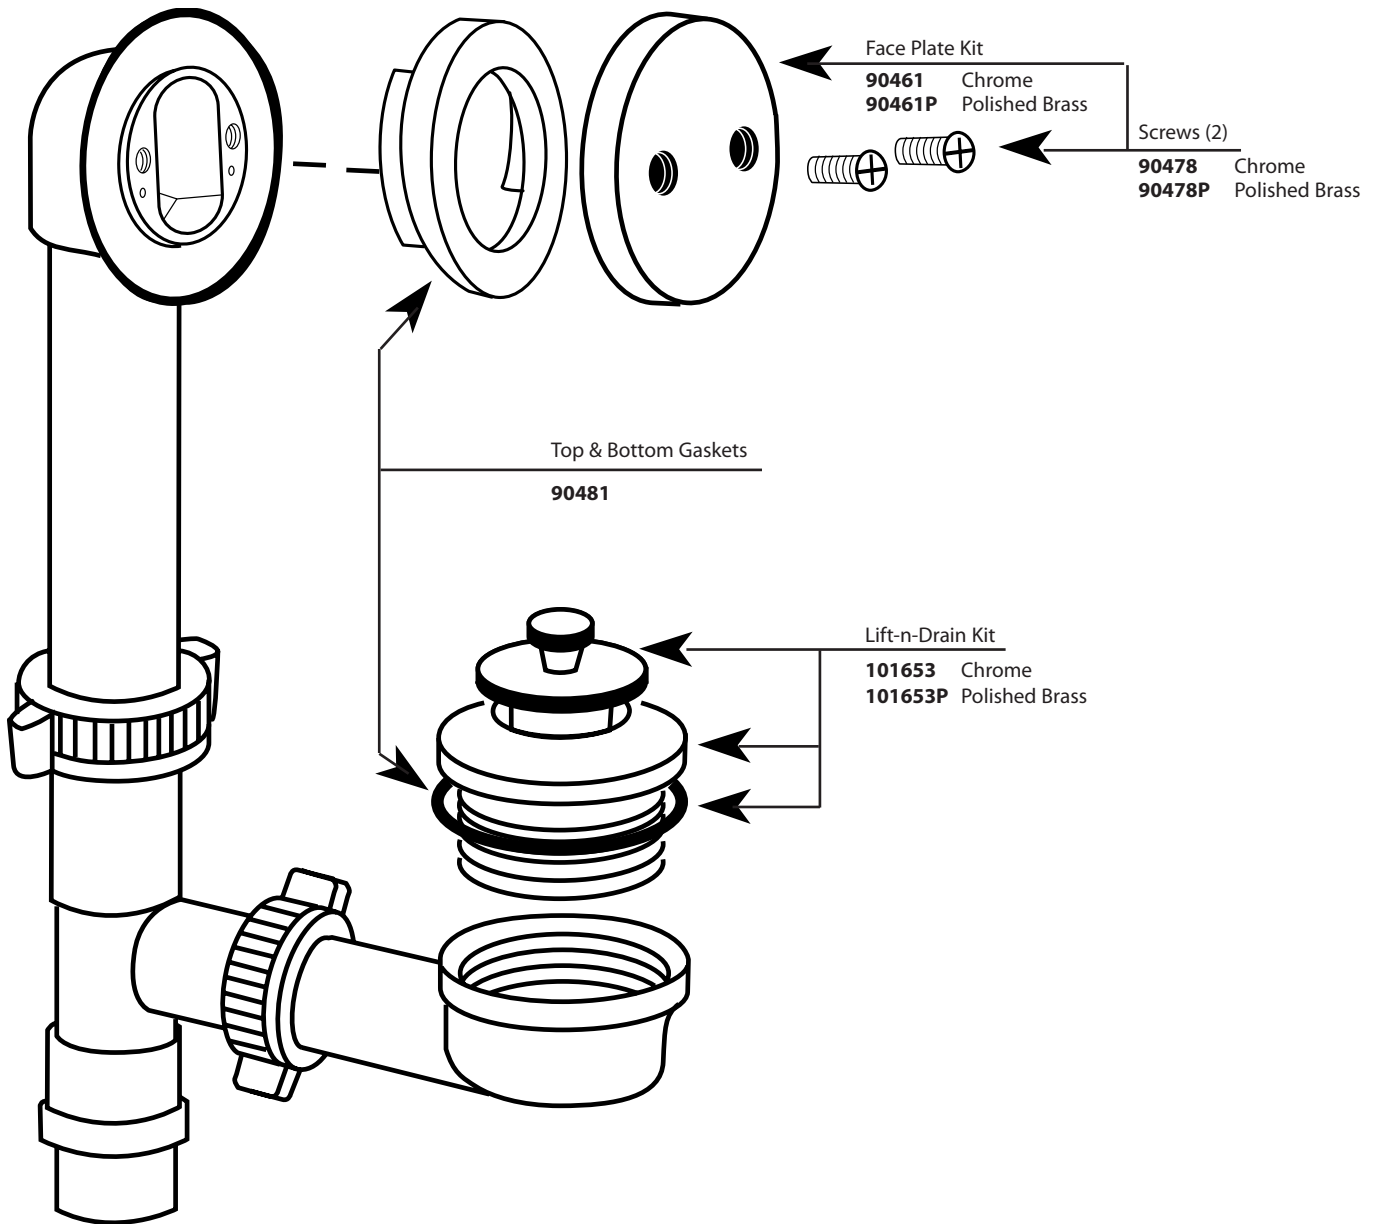

■ Order by Part Name and
Part Number (Bold Face Type)

BATH WASTE ASSEMBLY	
MODEL	FINISH
90530	Chrome
90530P	Polished Brass

CRITICAL DIMENSIONS

(DO NOT SCALE)