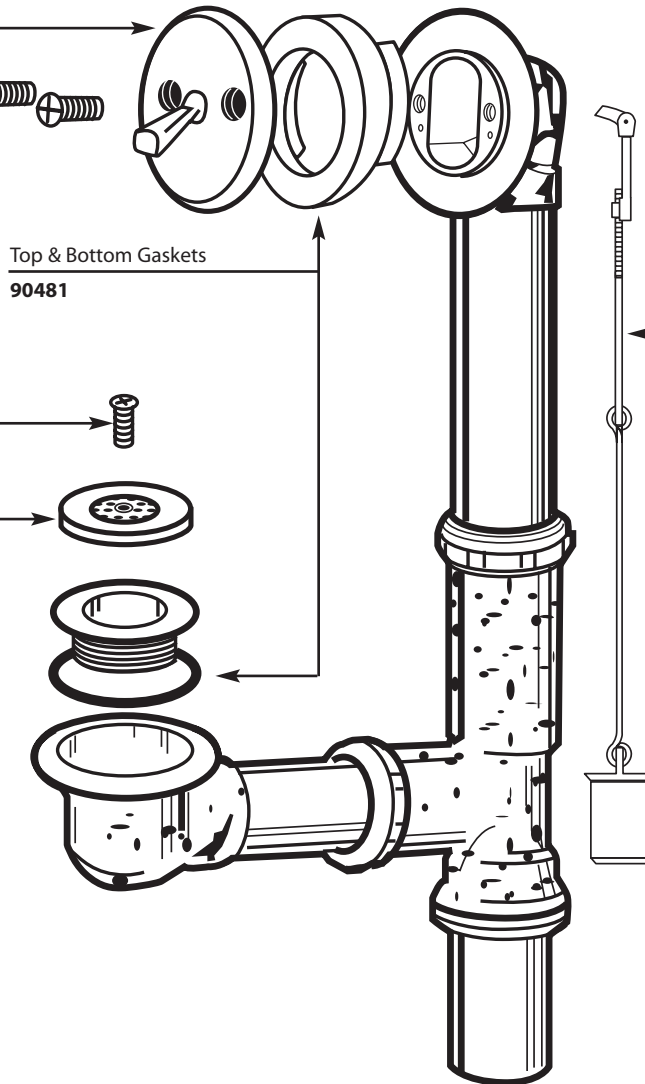

Buy it for looks. Buy it for life.®

■ Order by Part Number

Order complete drain if service parts not included on this page

Trip Lever Face Plate Kit

90462	Chrome
90462P	Polished Brass
90462PM	Platinum
90462BP	Black Opal
90462ST	Satine
90462CG	Classic Gold
90462NL	Nickel

Screws (2)

90478	Chrome
90478P	Polished Brass
90478PM	Platinum
90478BP	Black Opal
90478ST	Satine
90478CG	Classic Gold
90478NL	Nickel

Grid Cover Kit

90467	Chrome
90467P	Polished Brass
90467PM	Platinum
90467BP	Black Opal
90467ST	Satine
90467CG	Classic Gold

Top & Bottom Gaskets
90481

Lift Assembly
90483

Illustrated Parts

BATH WASTE ASSEMBLY

MODEL

90410	Chrome
90410BC	Brushed Chrome
90410P	Polished Brass
90410PM	Platinum
90410ST	Satine
90410BN	Brushed Nickel
90410WR	Wrought Iron
90410AN	Antique Nickel
90410ORB	Oil Rubbed Bronze
90410PW	Pewter
90410BB	Brushed Bronze
90410AZ	Antique Bronze